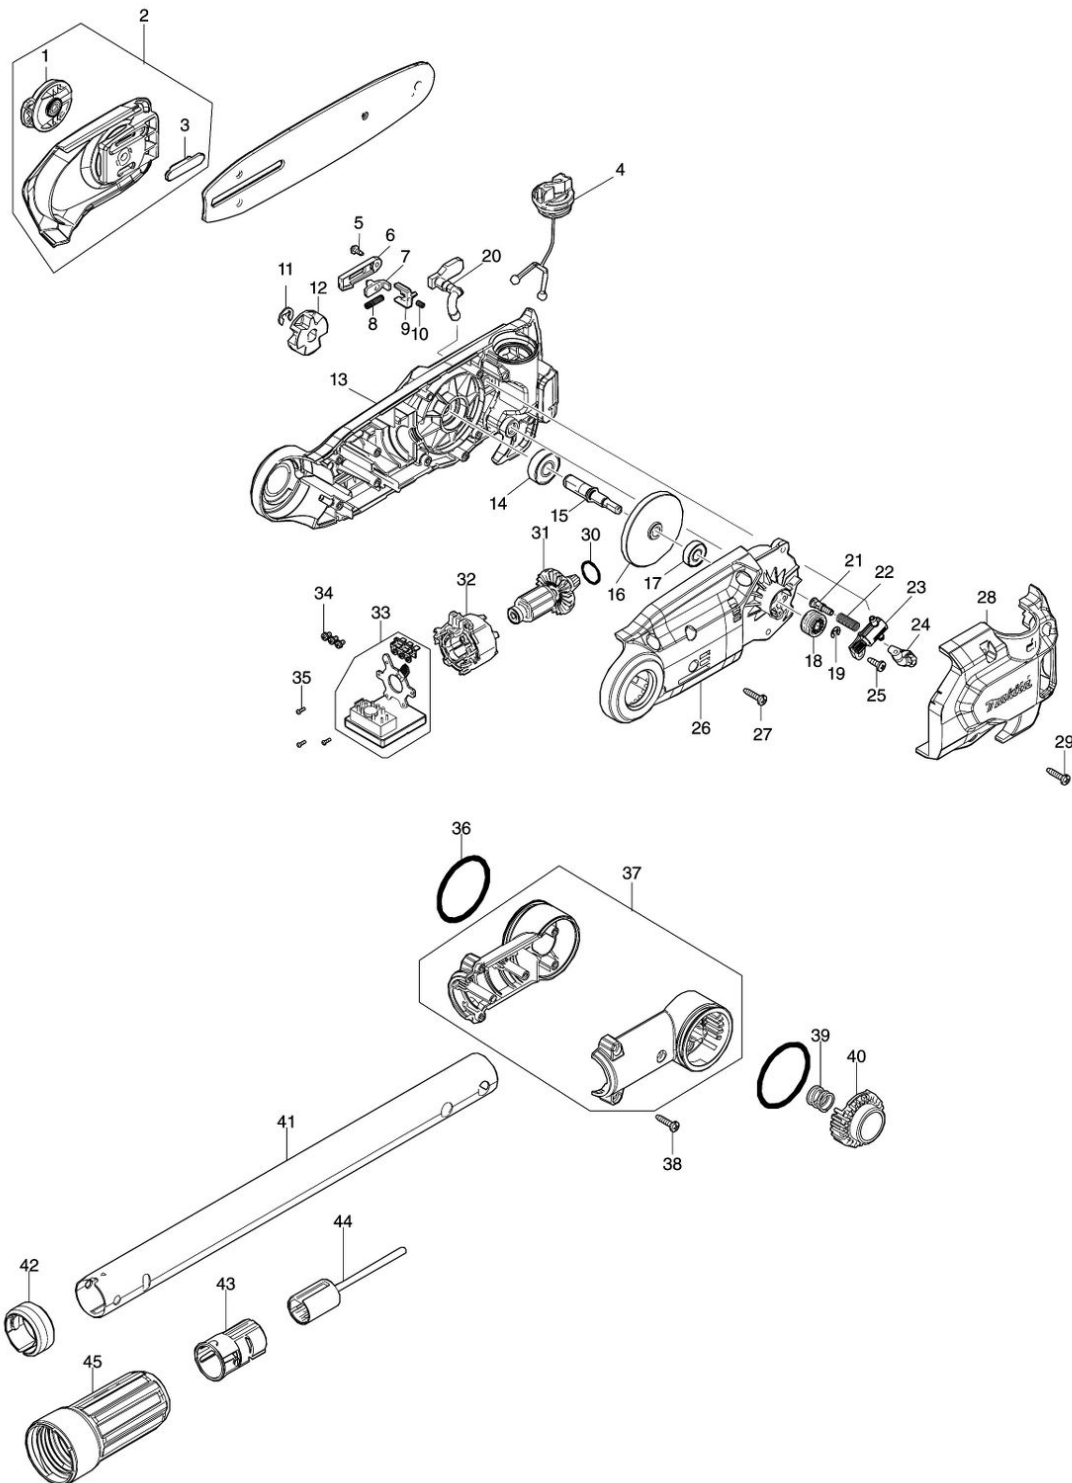

Model No.DUA200 200MM CORDLESS POLE SAW

Model No.DUA200 200MM CORDLESS POLE SAW