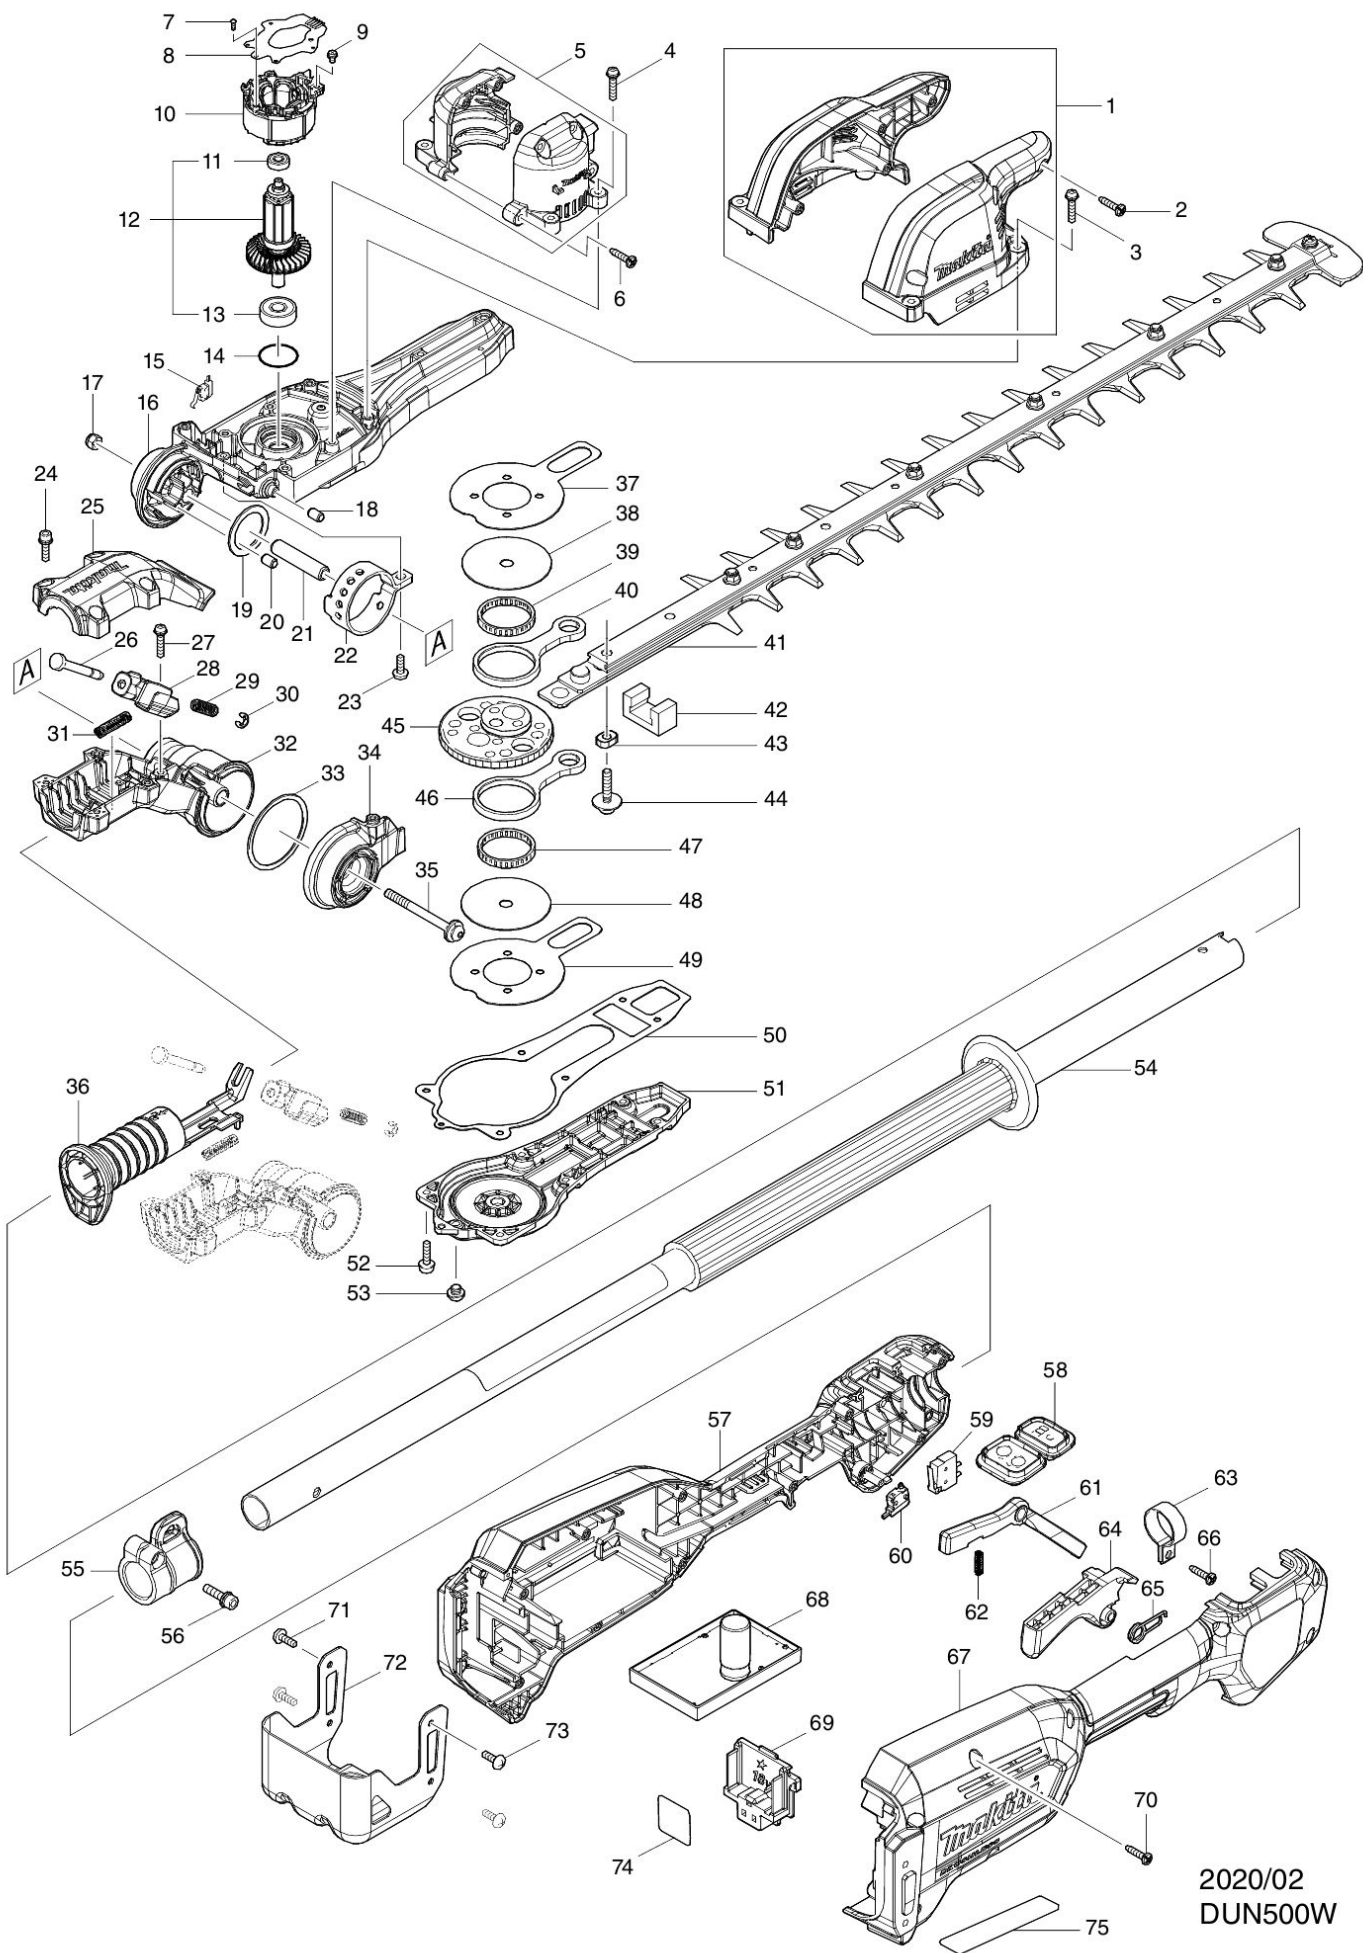

Partdrawing for DUN500WZ - Stokheggenschaar

2020/02
DUN500W