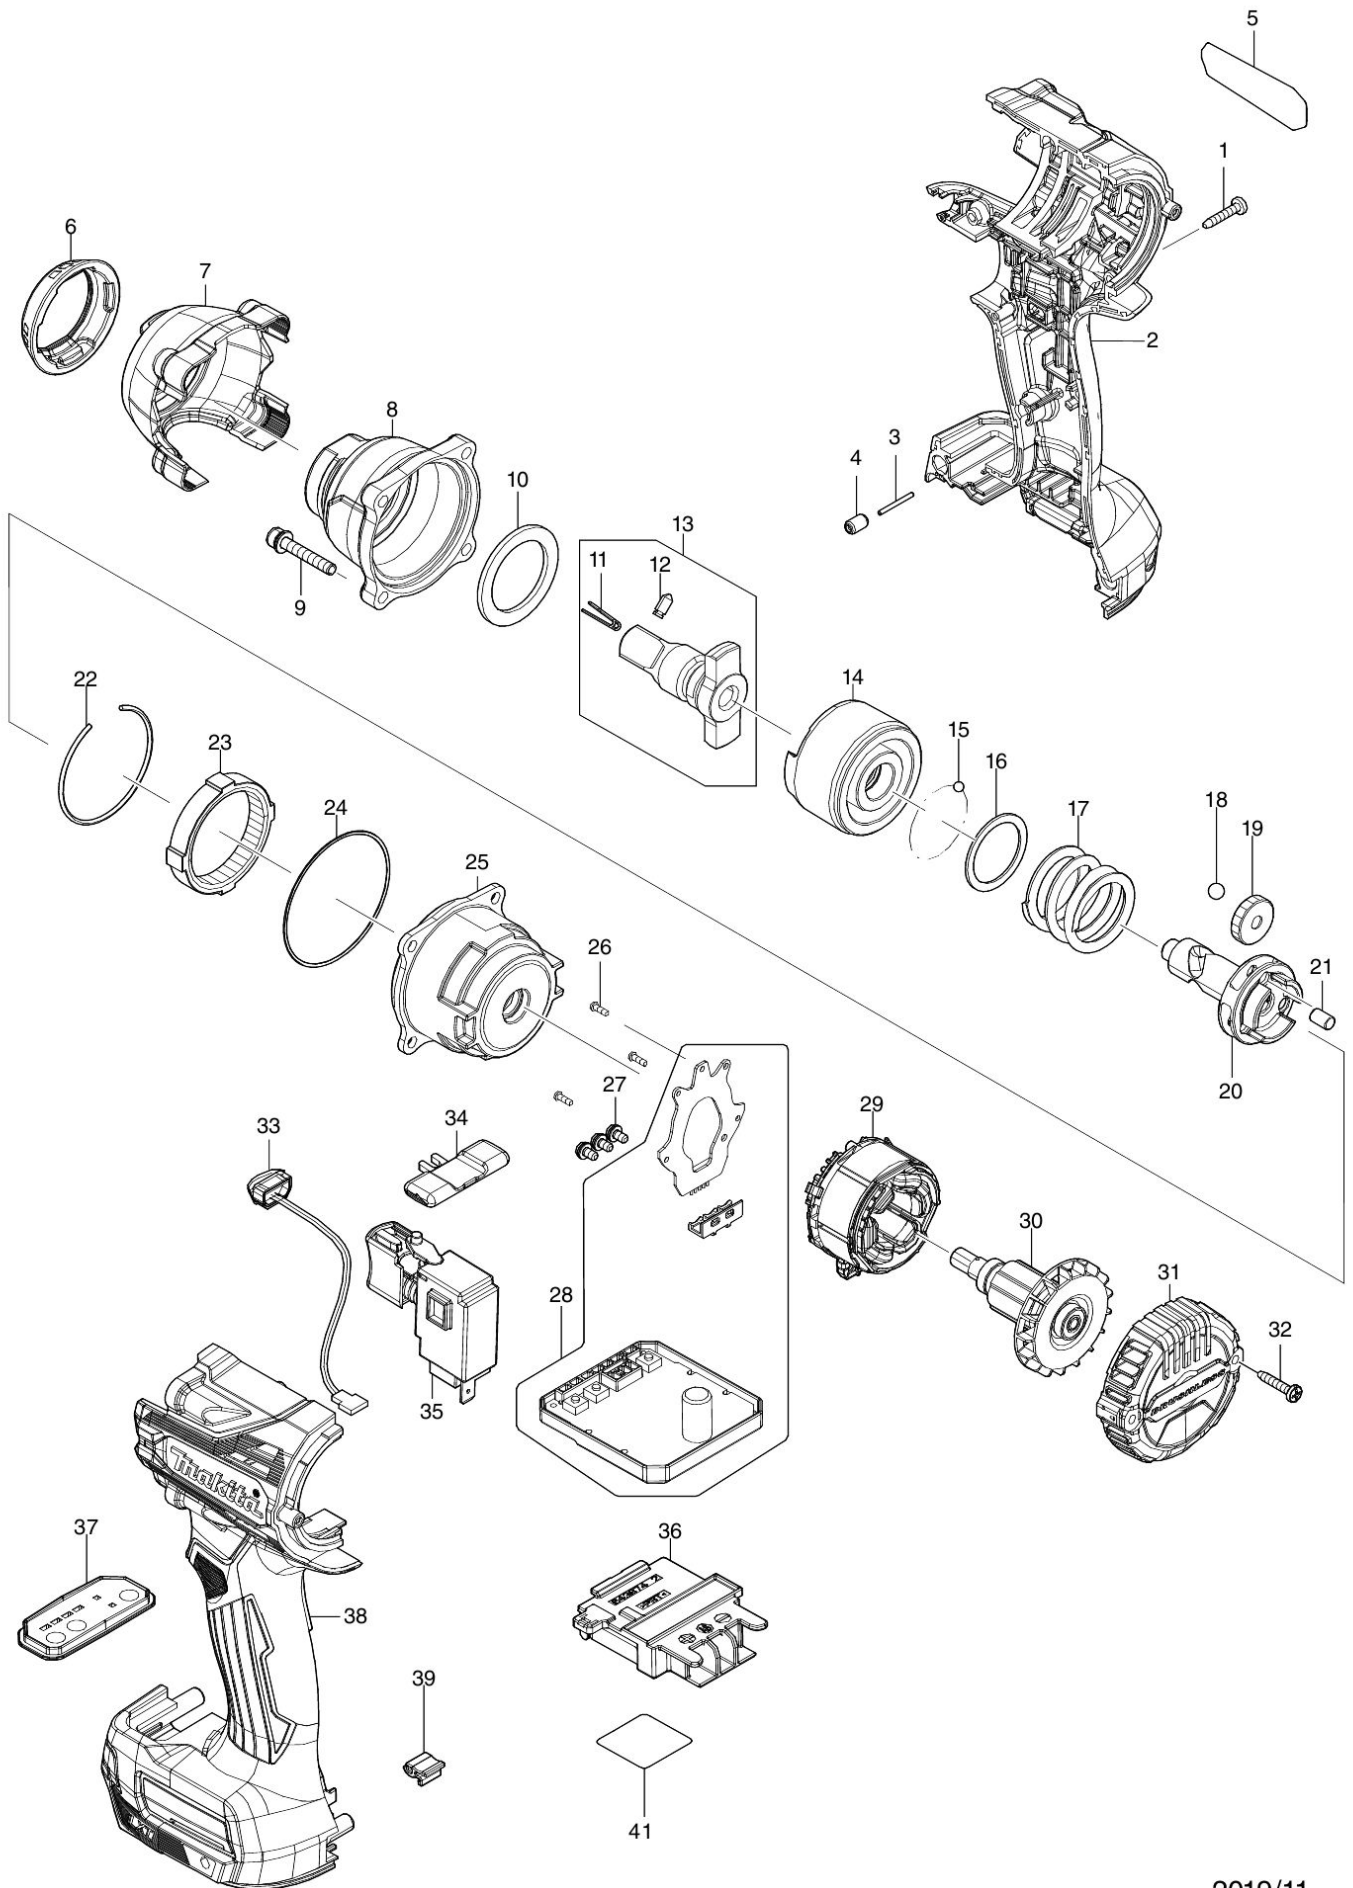

Partdrawing for DTW301ZJ - Slagmoersleutel

2019/11
DTW301