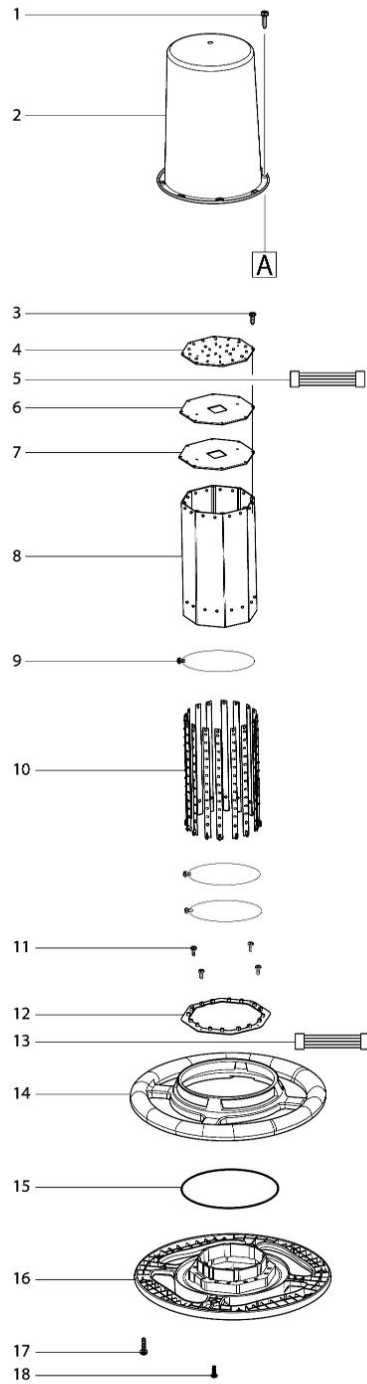

27/06/2022, 14:02

MAKITA SERVICE INFORMATION

Model No.DML810 CORDLESS AREA WORKLIGHT

27/06/2022, 14:02

MAKITA SERVICE INFORMATION

Model No.DML810 CORDLESS AREA WORKLIGHT