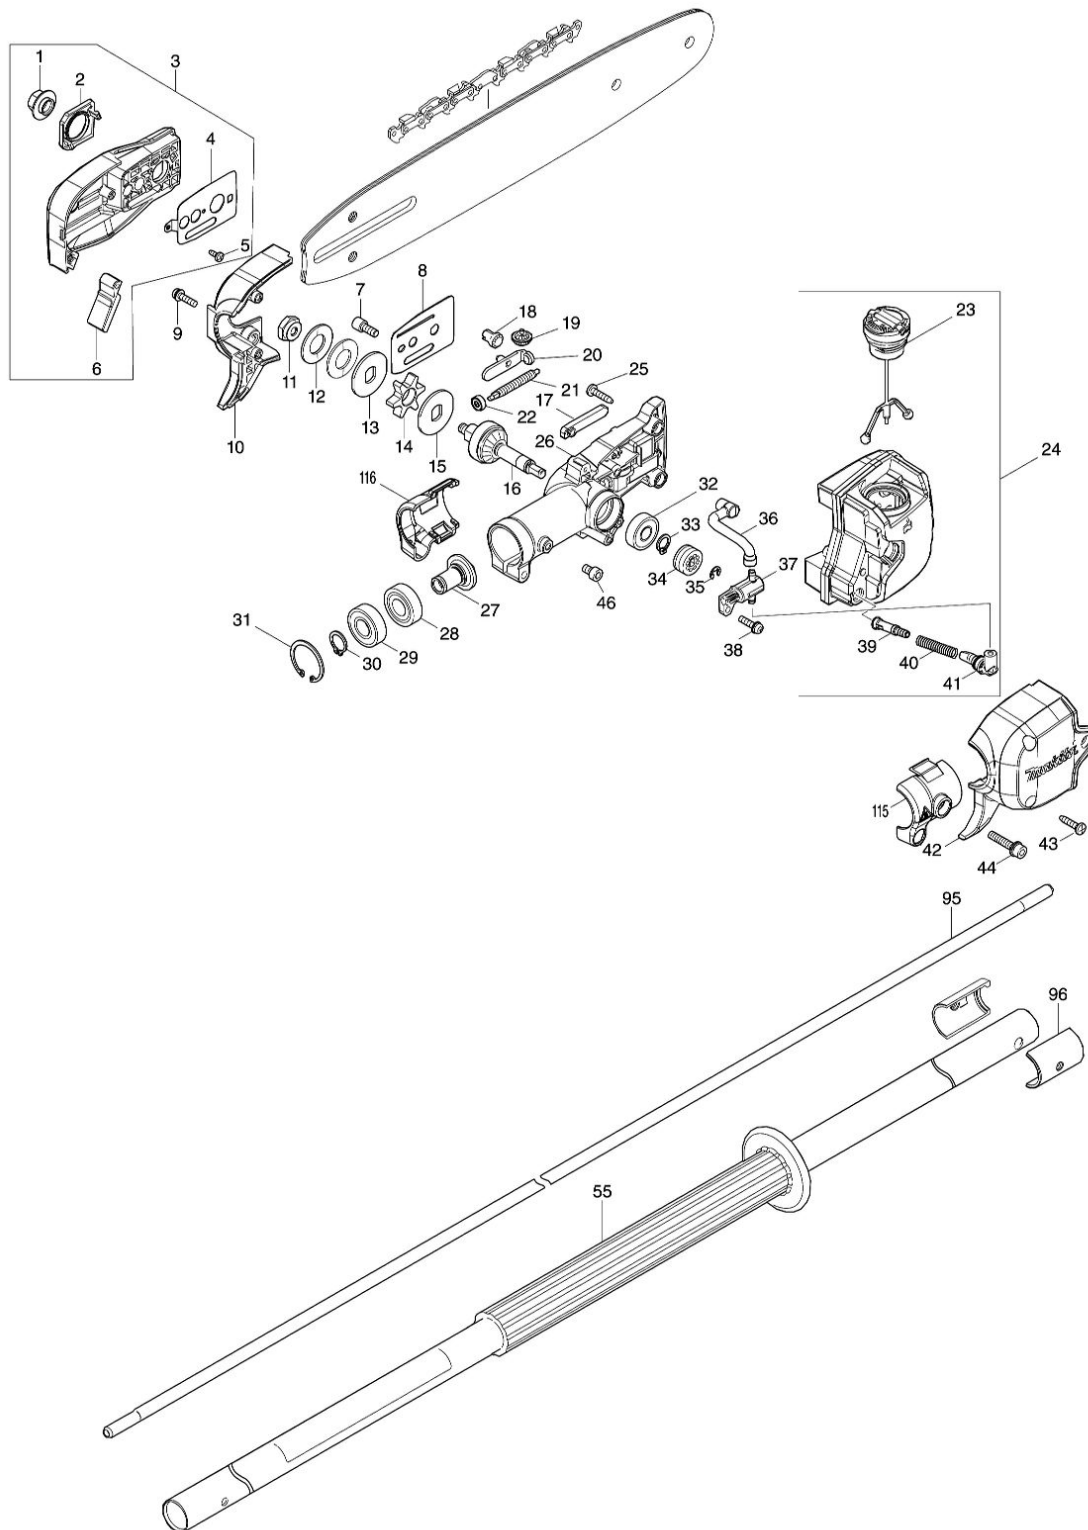

Model No.DUA300 300MM CORDLESS POLE SAW

Model No.DUA300 300MM CORDLESS POLE SAW