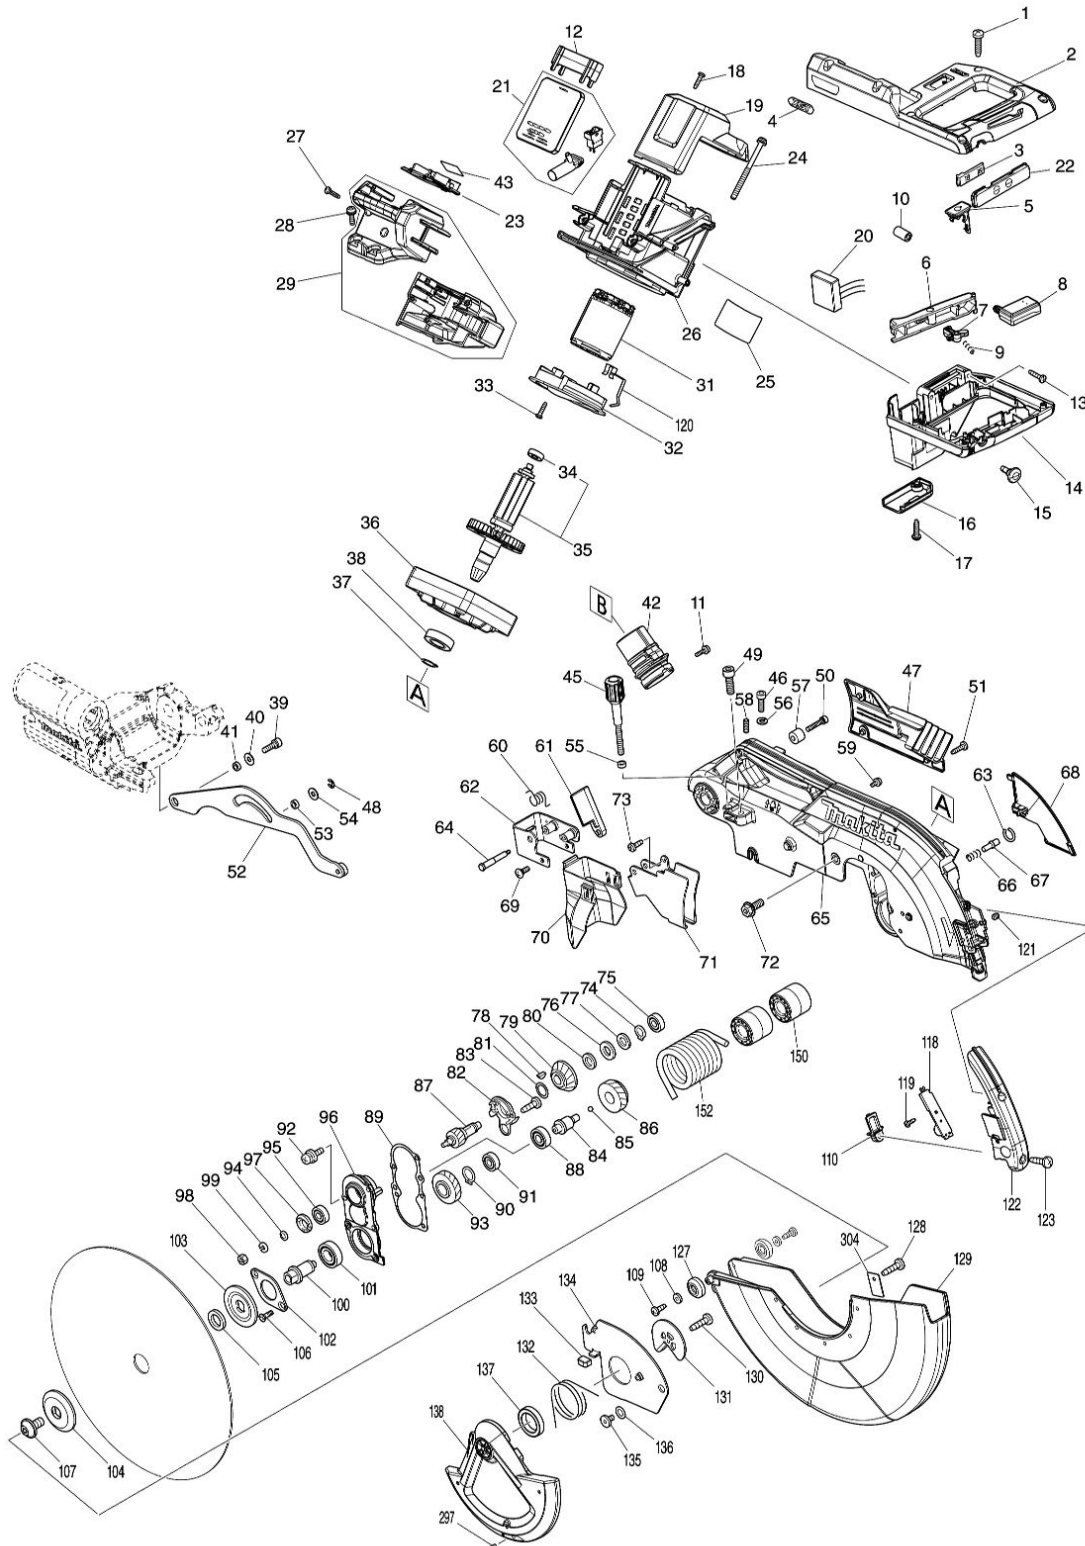

Model No.LS003G 305MM DC SLIDE CPD. MITER SAW

Model No.LS003G 305MM DC SLIDE CPD. MITER SAW