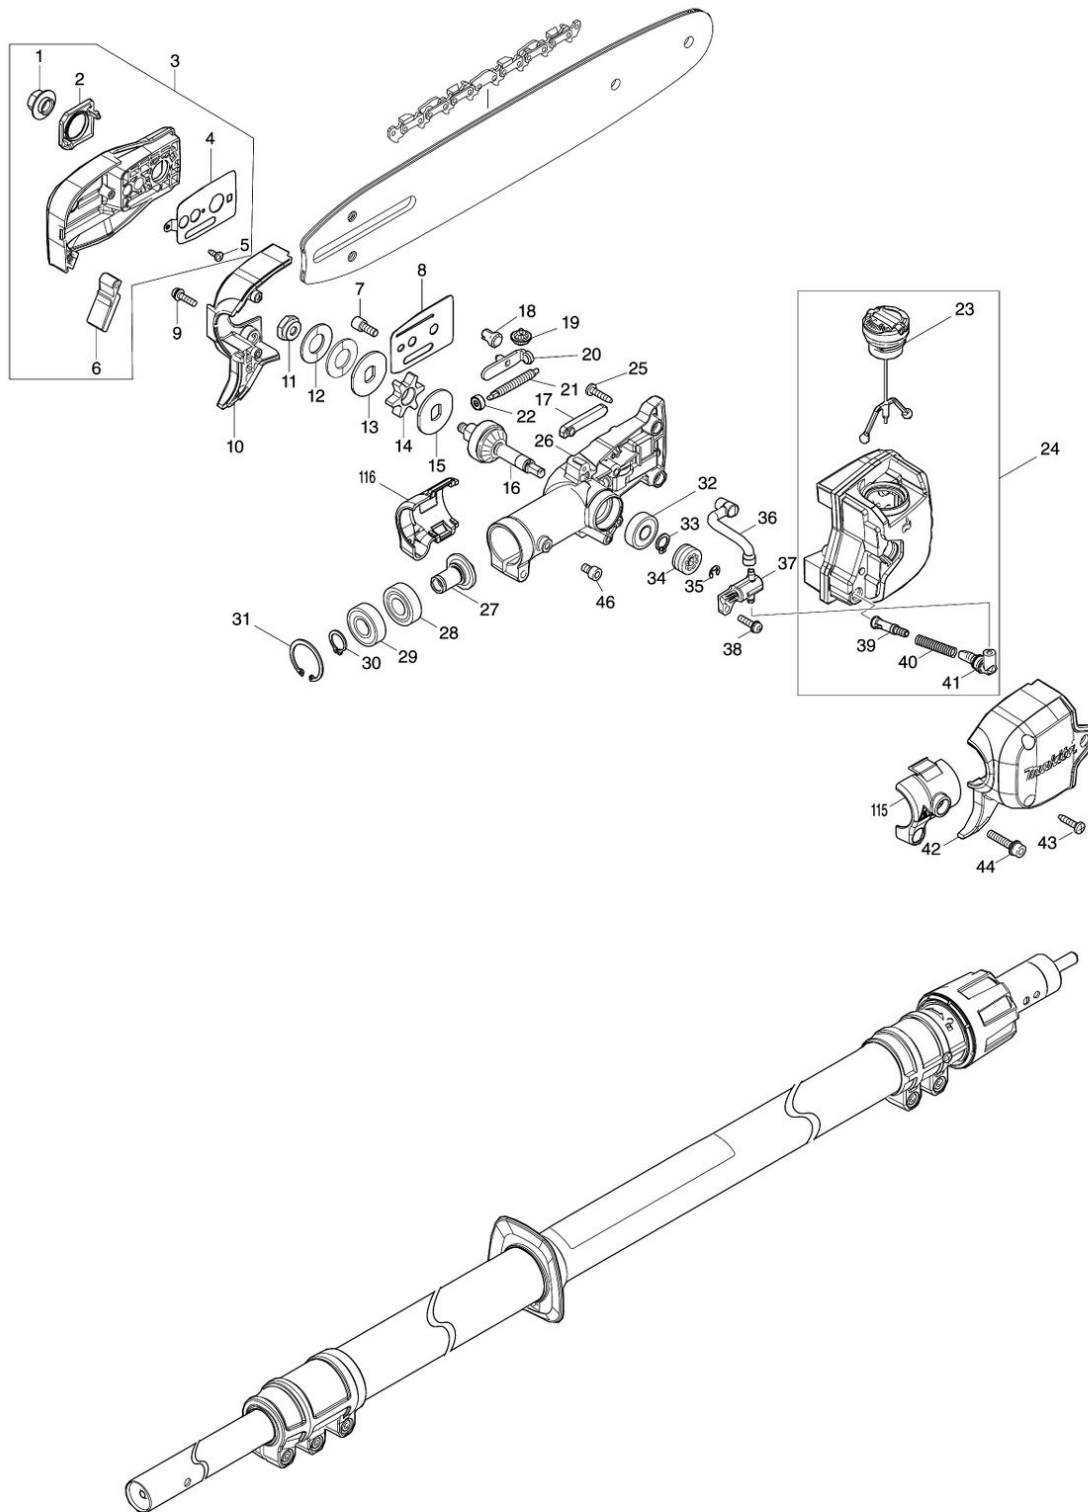

Model No.DUA301 300MM DC TELESCOPIC POLE SAW

Model No.DUA301 300MM DC TELESCOPIC POLE SAW

Model No.DUA301 300MM DC TELESCOPIC POLE SAW