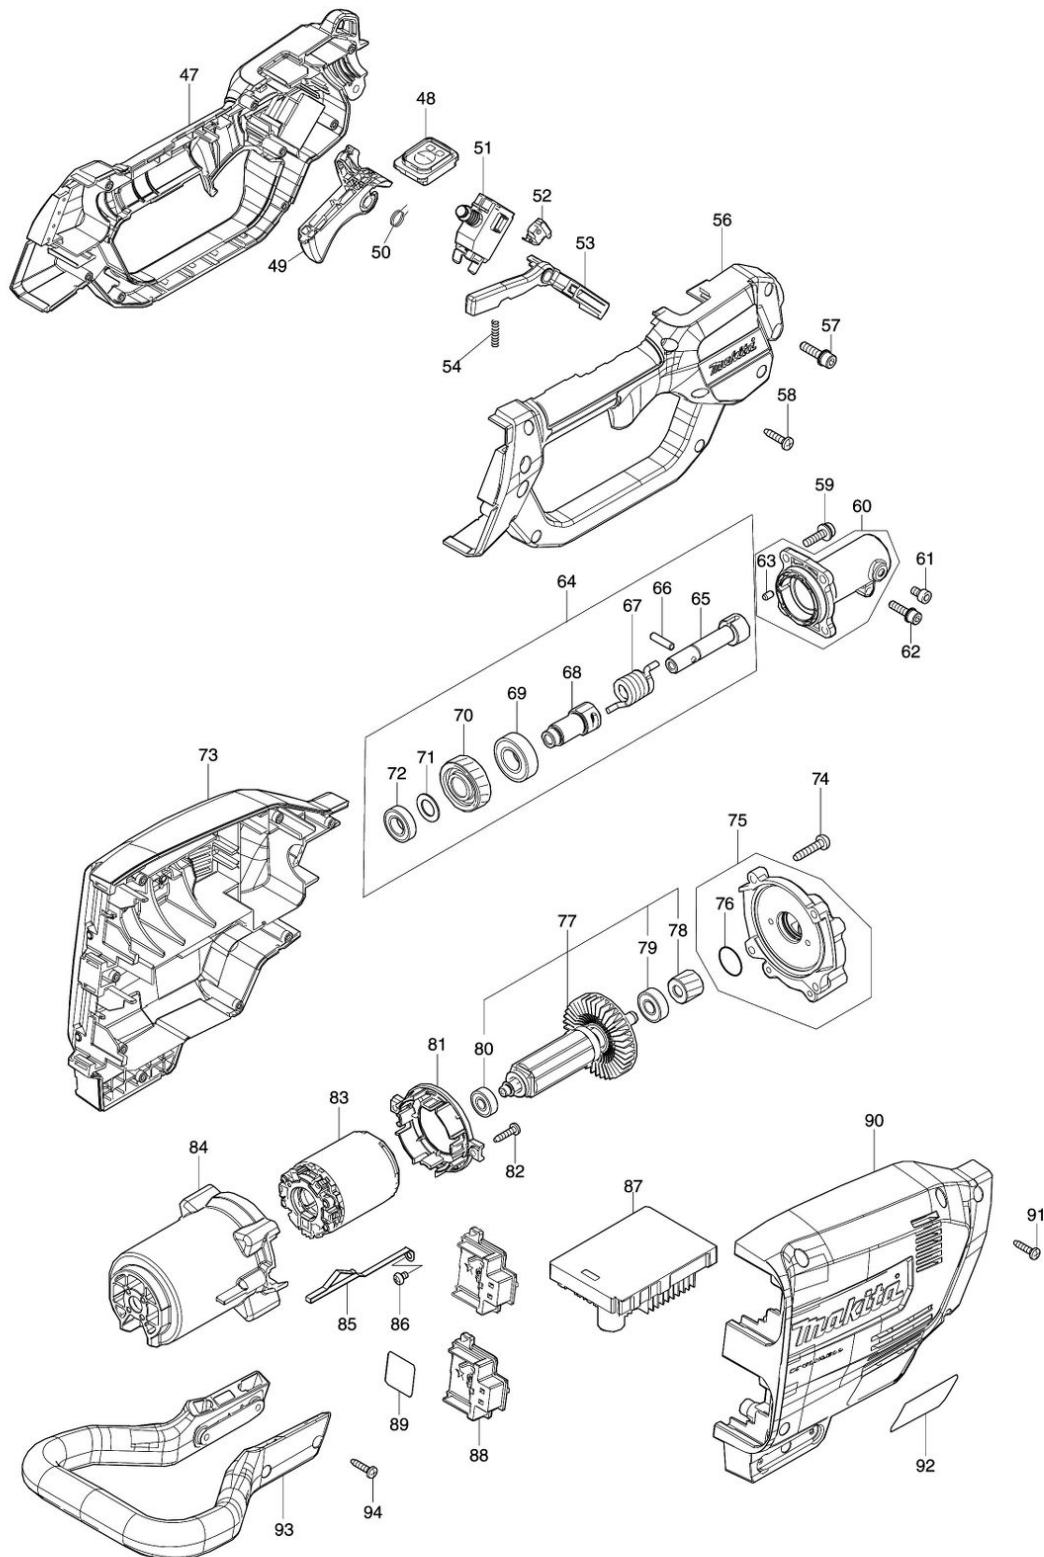

Model No.DUA301 300MM DC TELESCOPIC POLE SAW

Model No.DUA301 300MM DC TELESCOPIC POLE SAW

Model No.DUA301 300MM DC TELESCOPIC POLE SAW