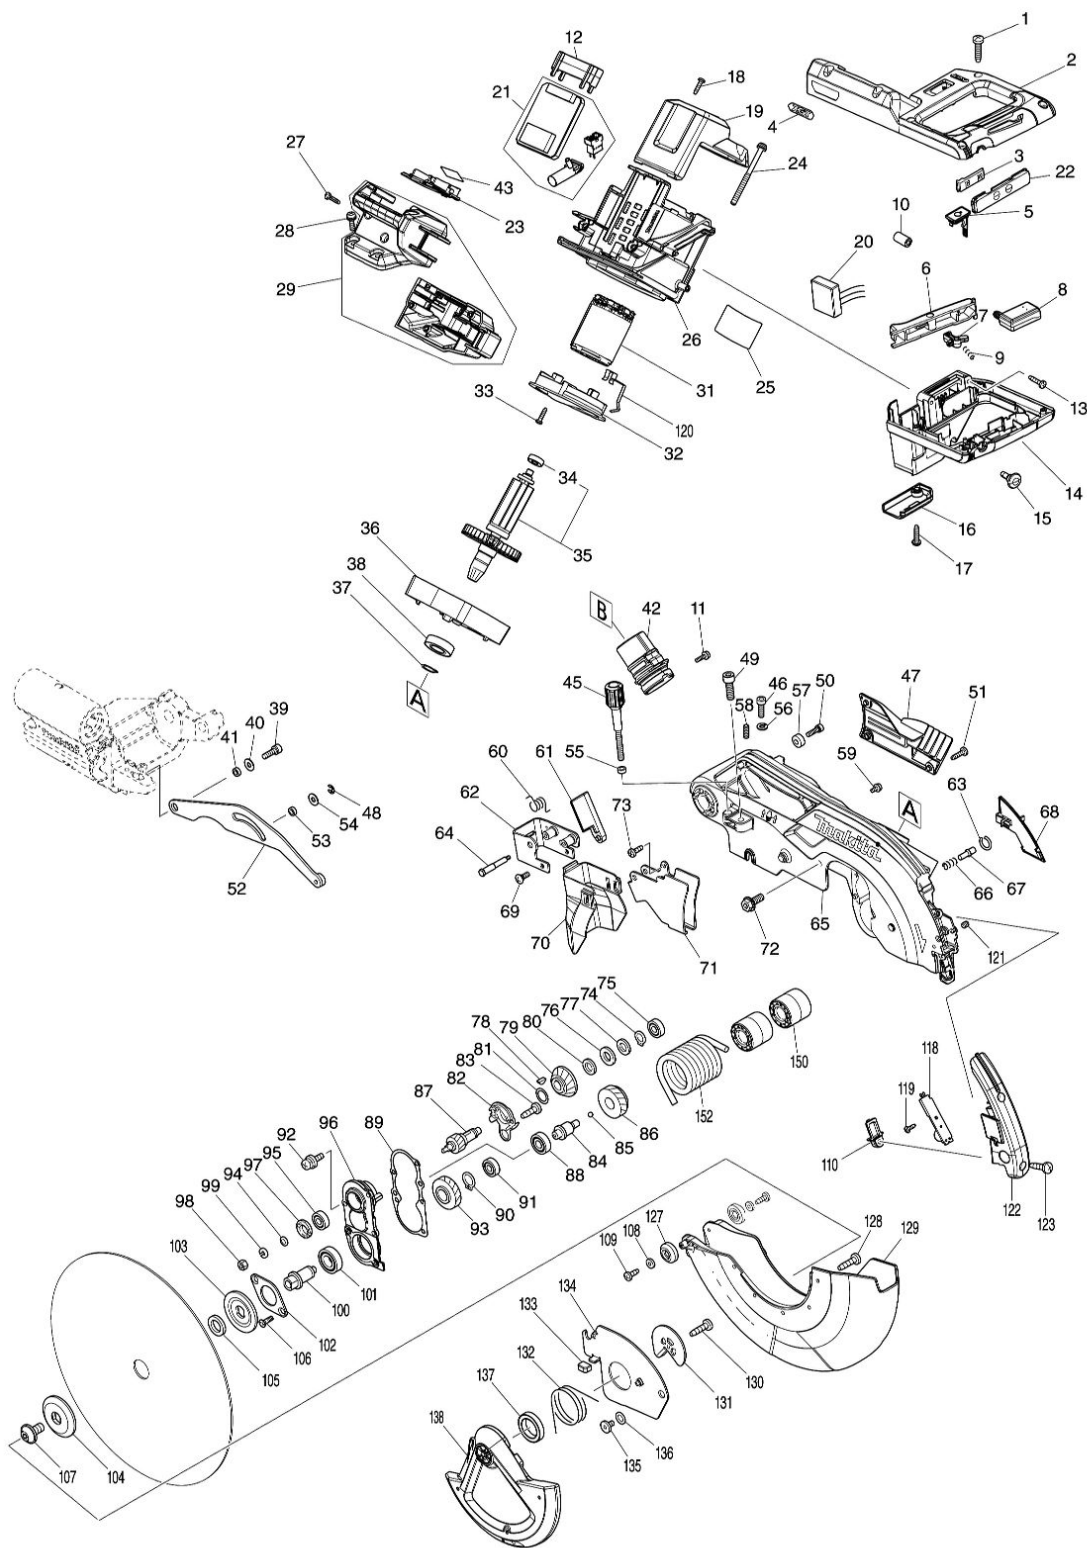

Model No.LS004G 260MM DC SLIDE CPD. MITER SAW

Model No.LS004G 260MM DC SLIDE CPD. MITER SAW