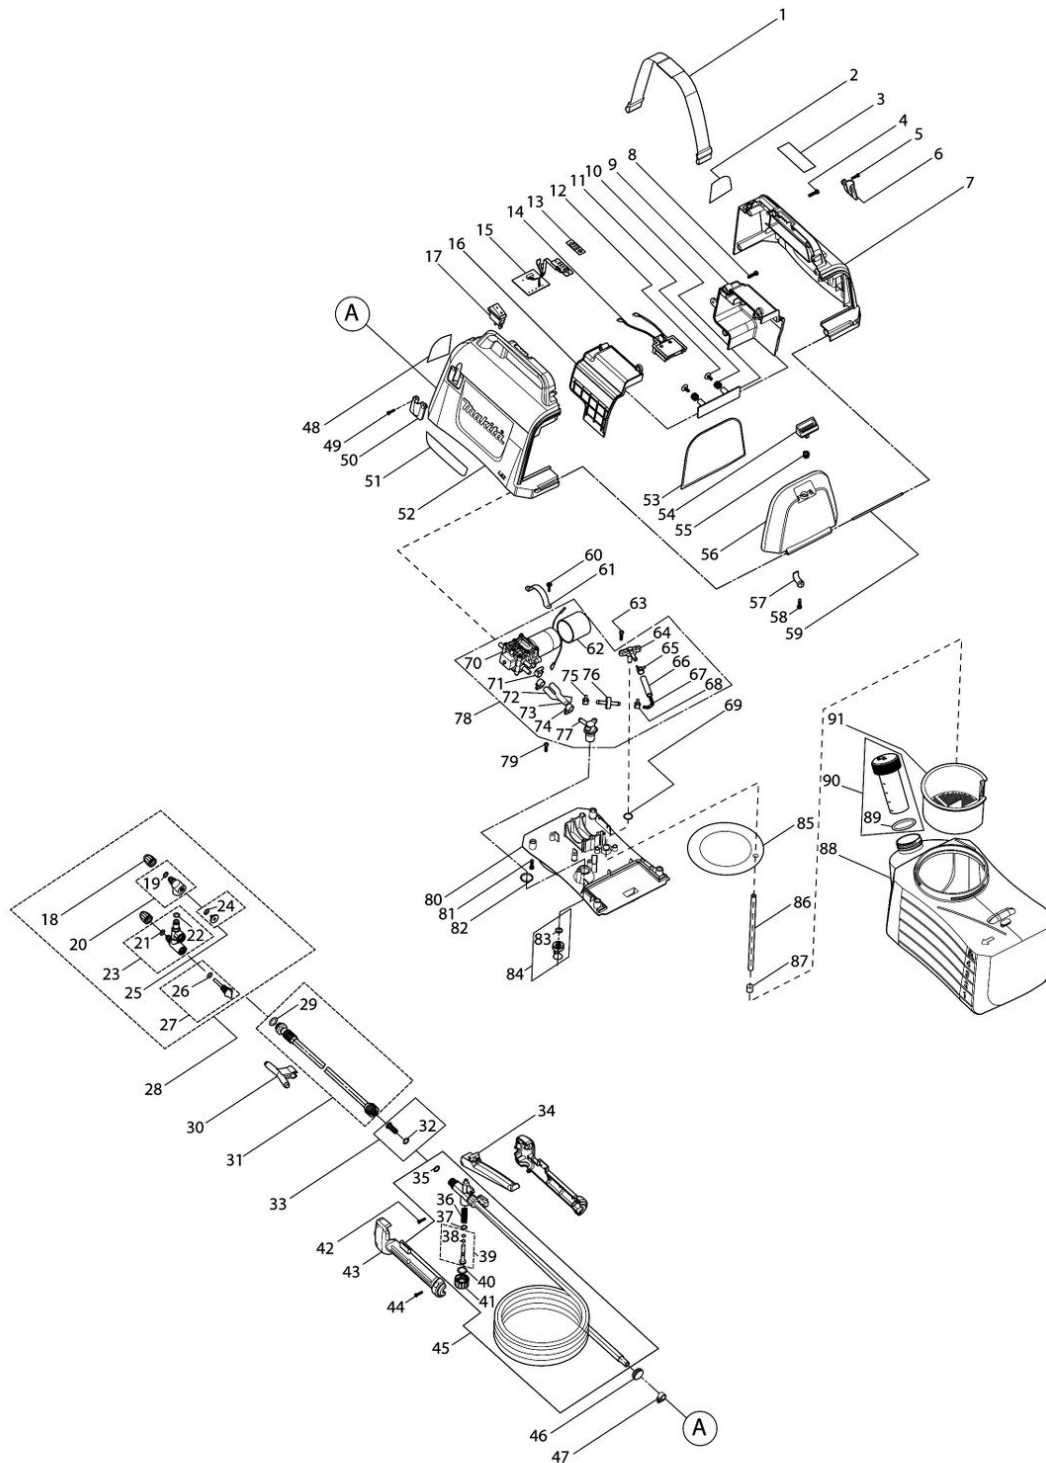

# Partdrawing for DUS054Z - Drukspuit

Model No.DUS054 CORDLESS GARDEN SPRAYER

2020/11  
DUS054