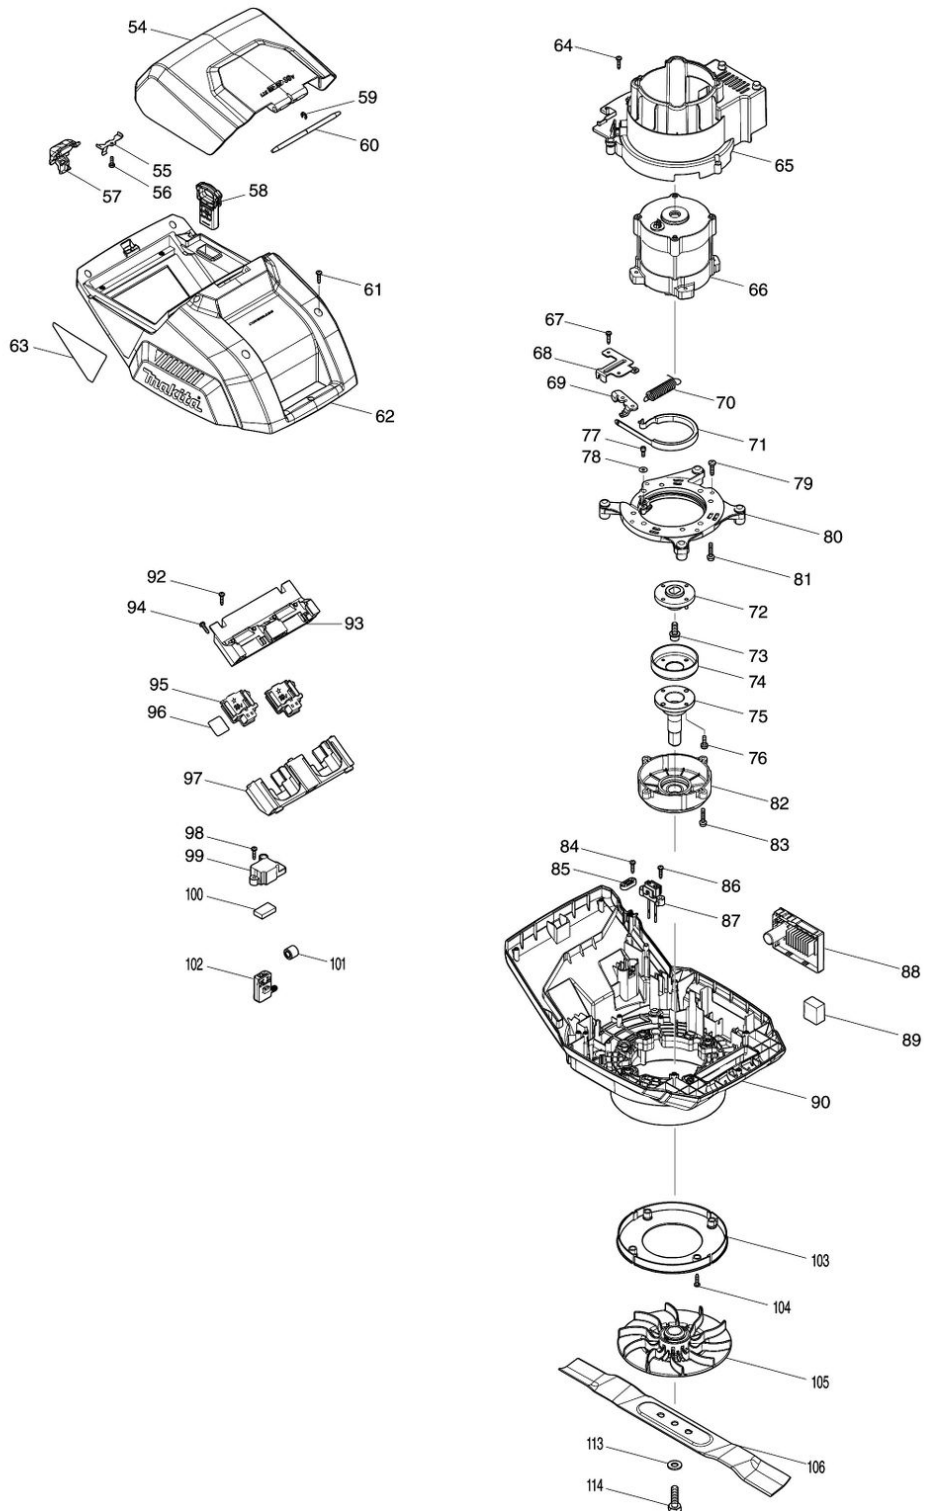

Model No.DLM463 460MM CORDLESS LAWN MOWER

Model No.DLM463 460MM CORDLESS LAWN MOWER

Model No.DLM463 460MM CORDLESS LAWN MOWER