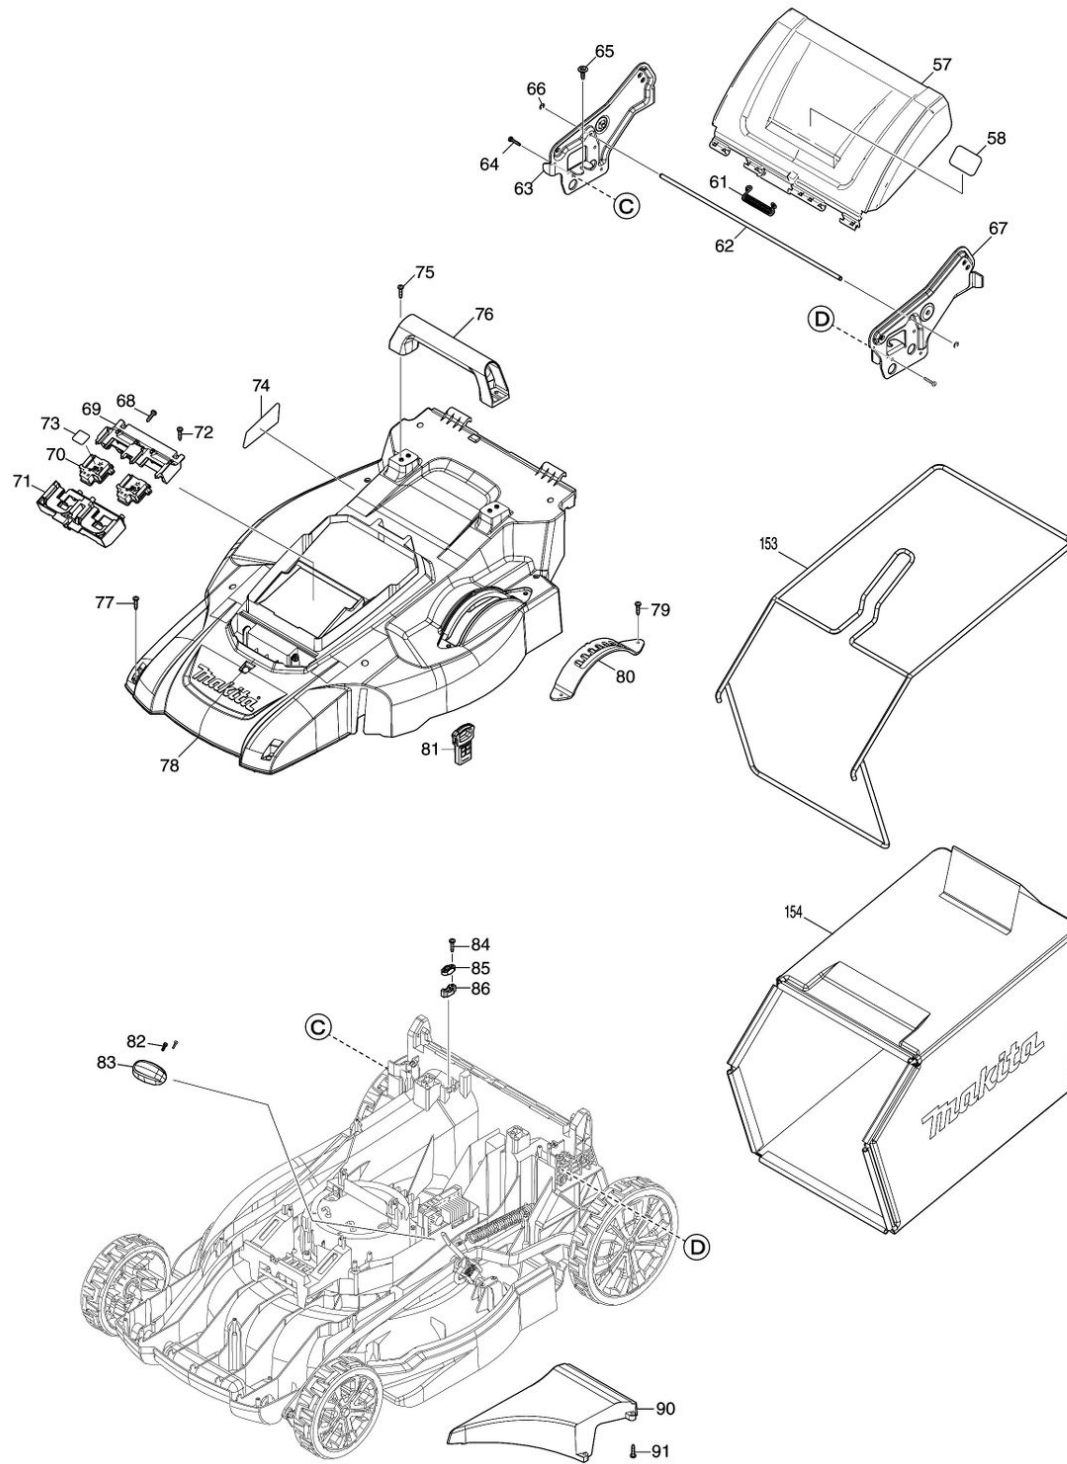

Model No.DLM480 480MM CORDLESS LAWN MOWER

Model No.DLM480 480MM CORDLESS LAWN MOWER

Model No.DLM480 480MM CORDLESS LAWN MOWER

Model No.DLM480 480MM CORDLESS LAWN MOWER