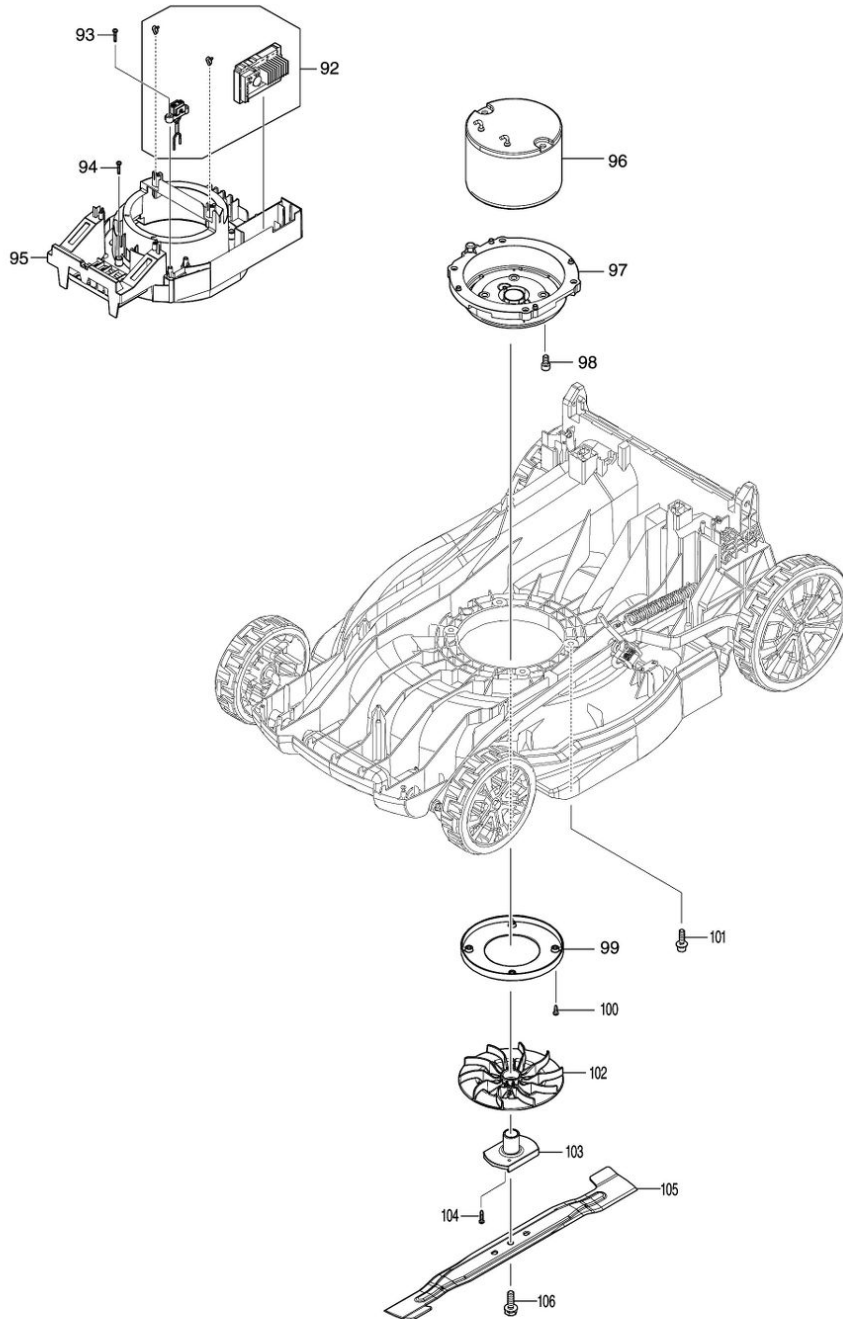

Model No.DLM538 530MM CORDLESS LAWN MOWER

Model No.DLM538 530MM CORDLESS LAWN MOWER

Model No.DLM538 530MM CORDLESS LAWN MOWER