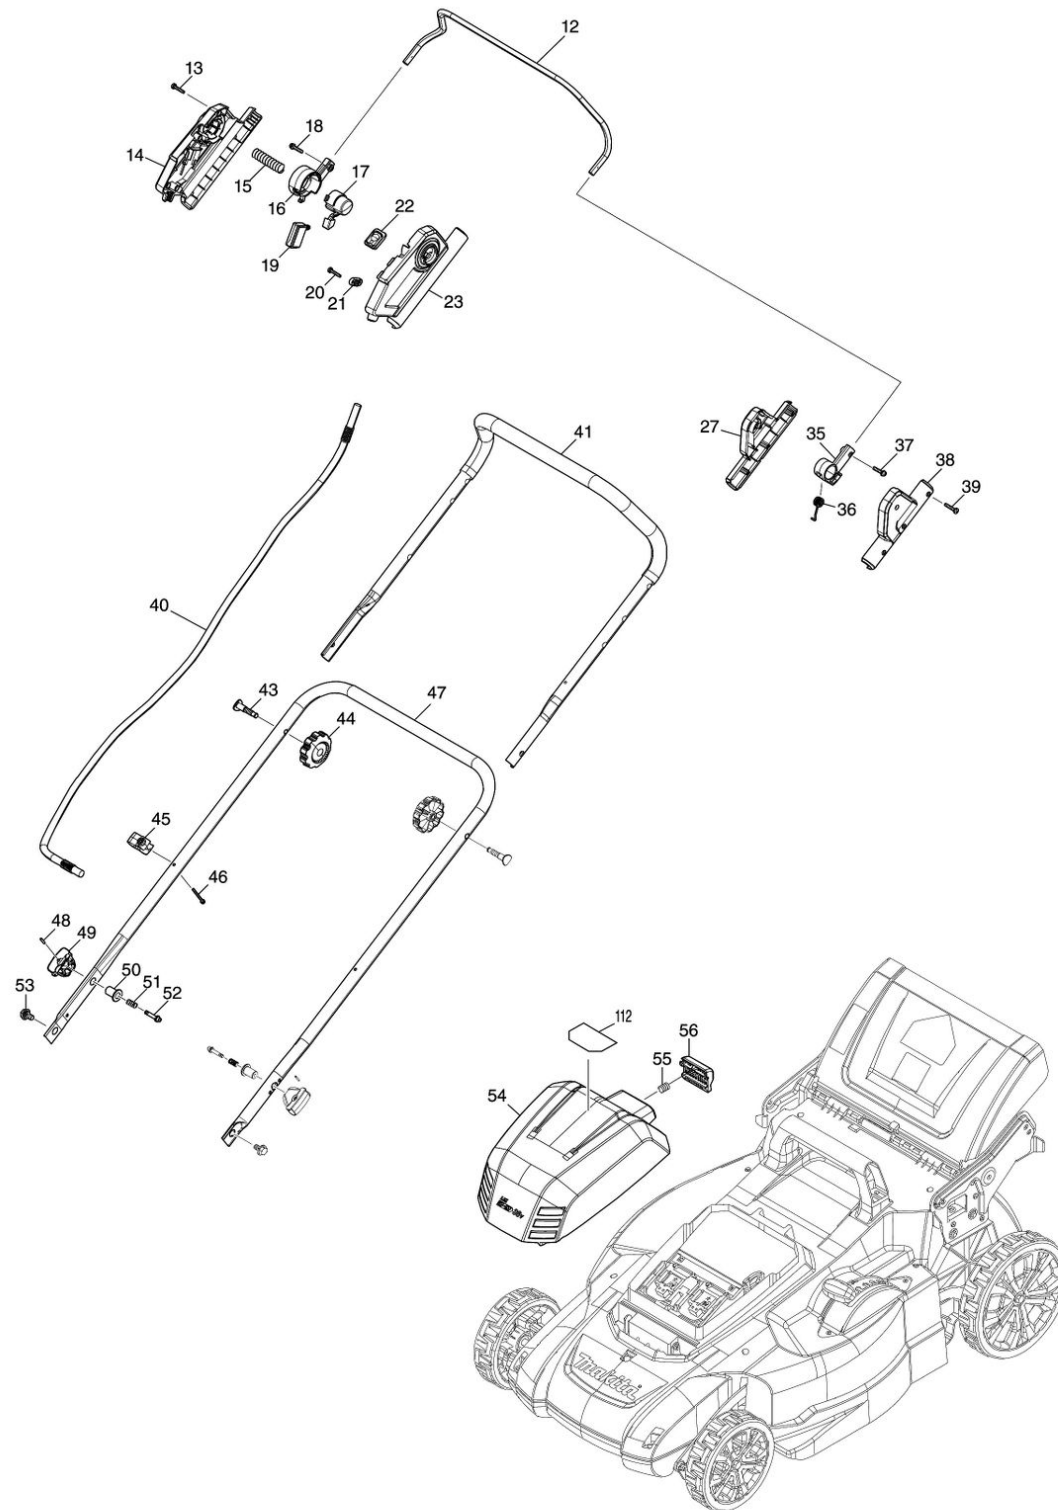

Model No.DLM538 530MM CORDLESS LAWN MOWER

Model No.DLM538 530MM CORDLESS LAWN MOWER

Model No.DLM538 530MM CORDLESS LAWN MOWER