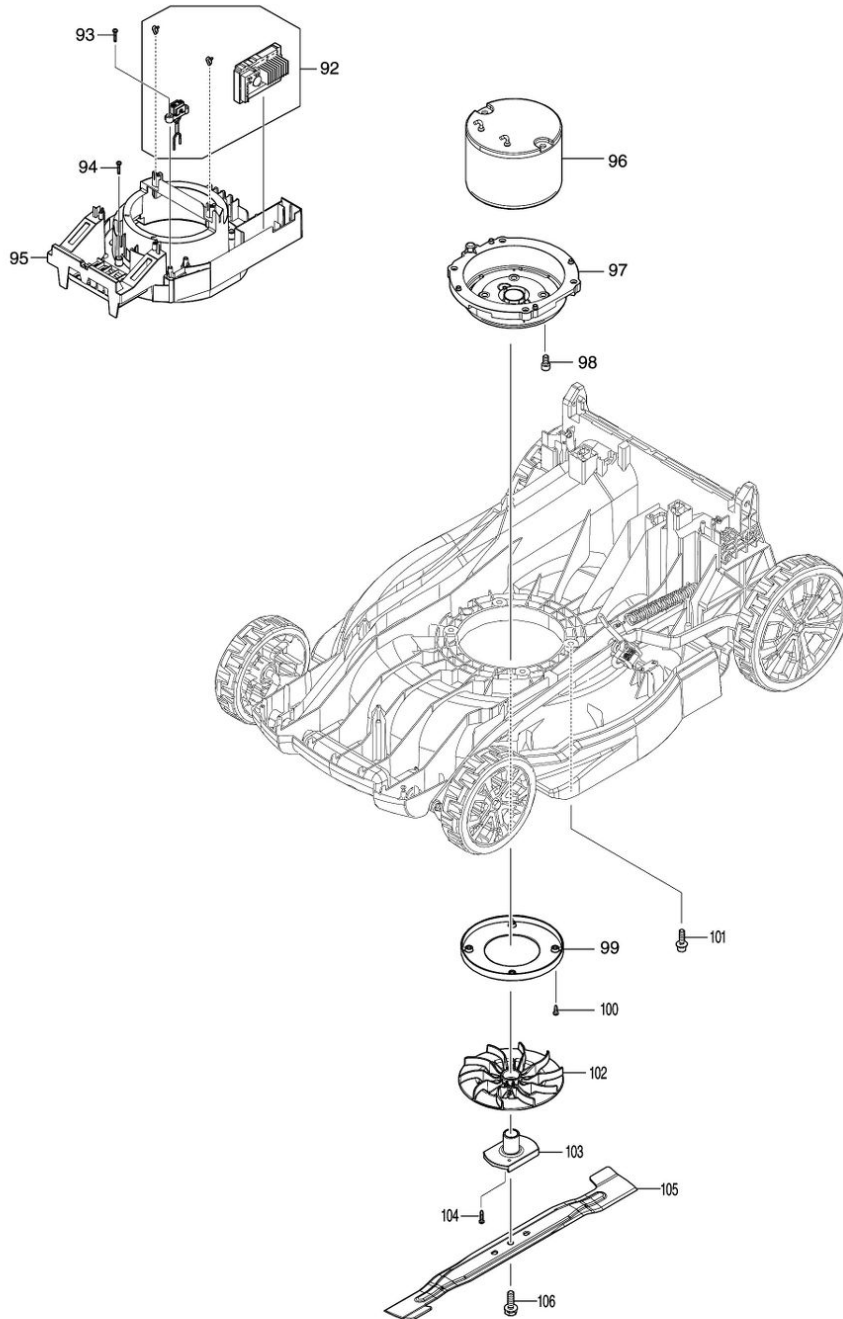

Model No.DLM539 530MM CORDLESS LAWN MOWER

Model No.DLM539 530MM CORDLESS LAWN MOWER

Model No.DLM539 530MM CORDLESS LAWN MOWER

Model No.DLM539 530MM CORDLESS LAWN MOWER