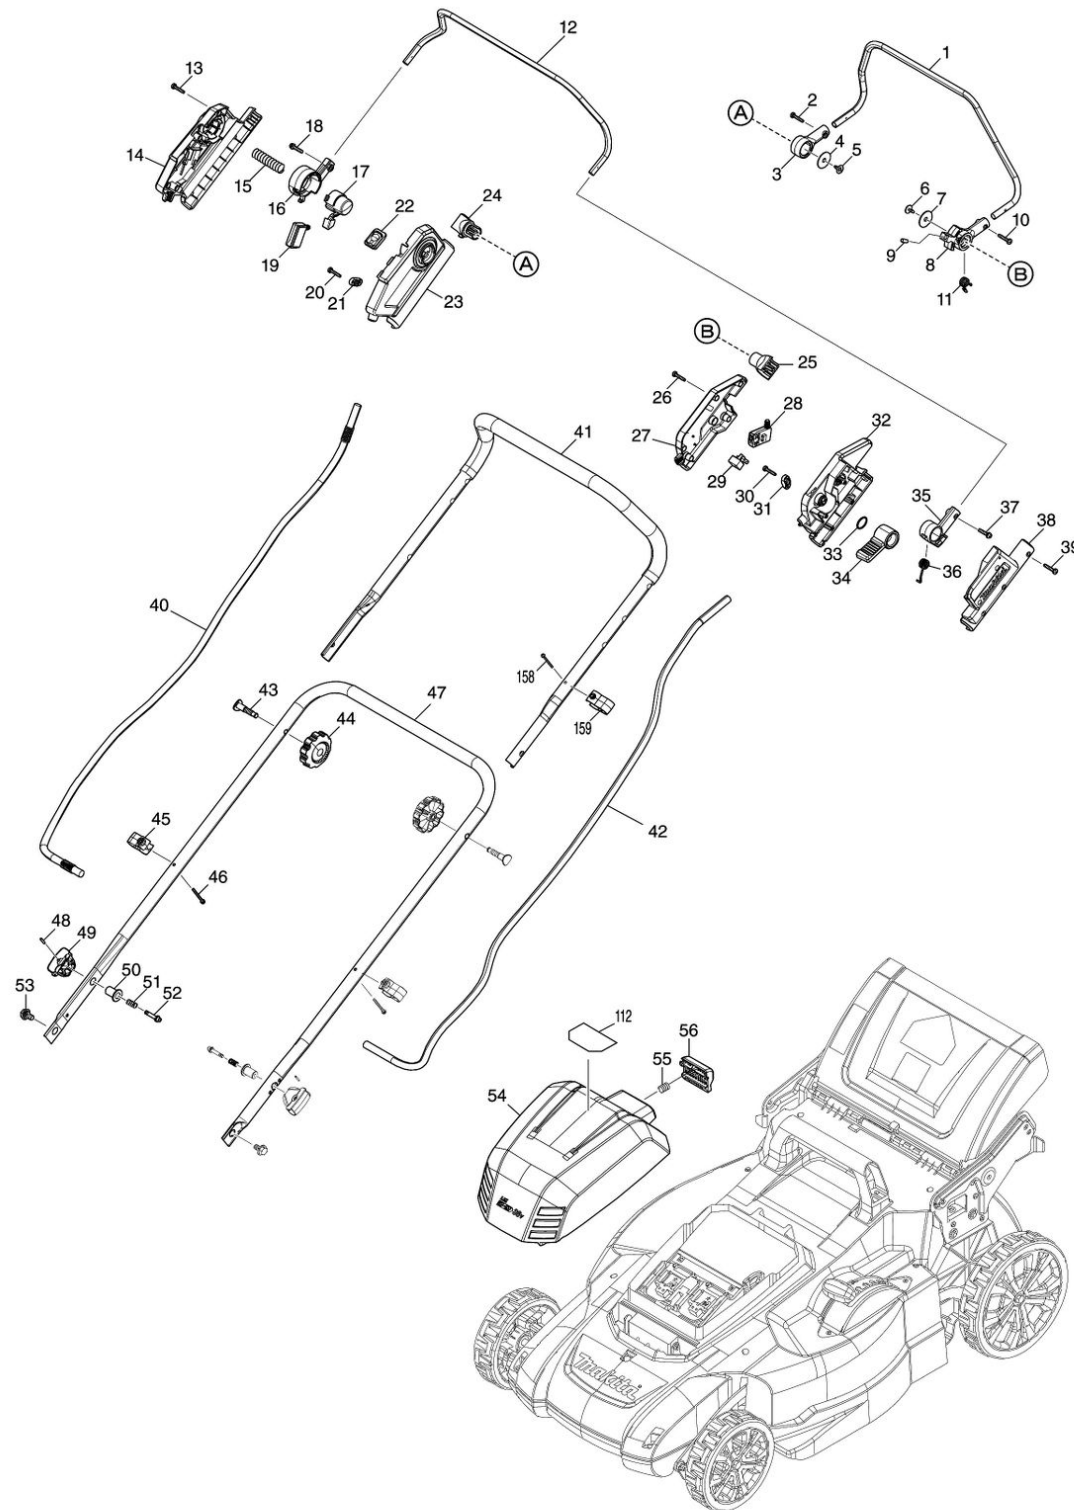

Model No.DLM539 530MM CORDLESS LAWN MOWER

Model No.DLM539 530MM CORDLESS LAWN MOWER

Model No.DLM539 530MM CORDLESS LAWN MOWER

Model No.DLM539 530MM CORDLESS LAWN MOWER