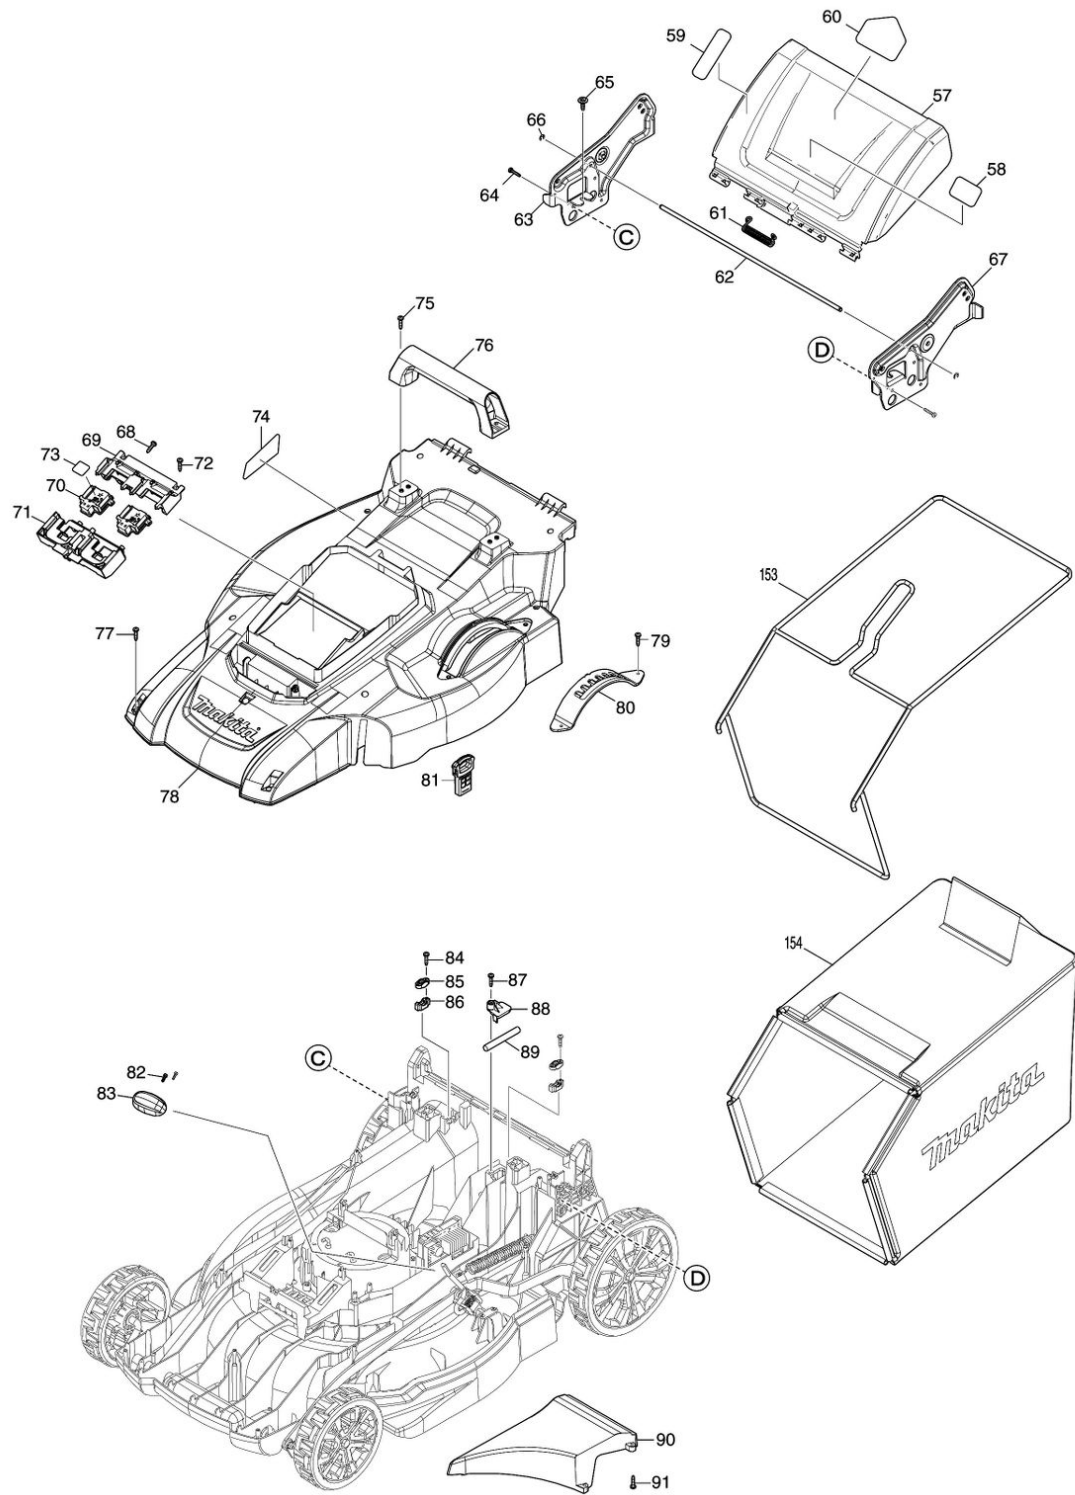

Model No.DLM539 530MM CORDLESS LAWN MOWER

Model No.DLM539 530MM CORDLESS LAWN MOWER

Model No.DLM539 530MM CORDLESS LAWN MOWER

Model No.DLM539 530MM CORDLESS LAWN MOWER