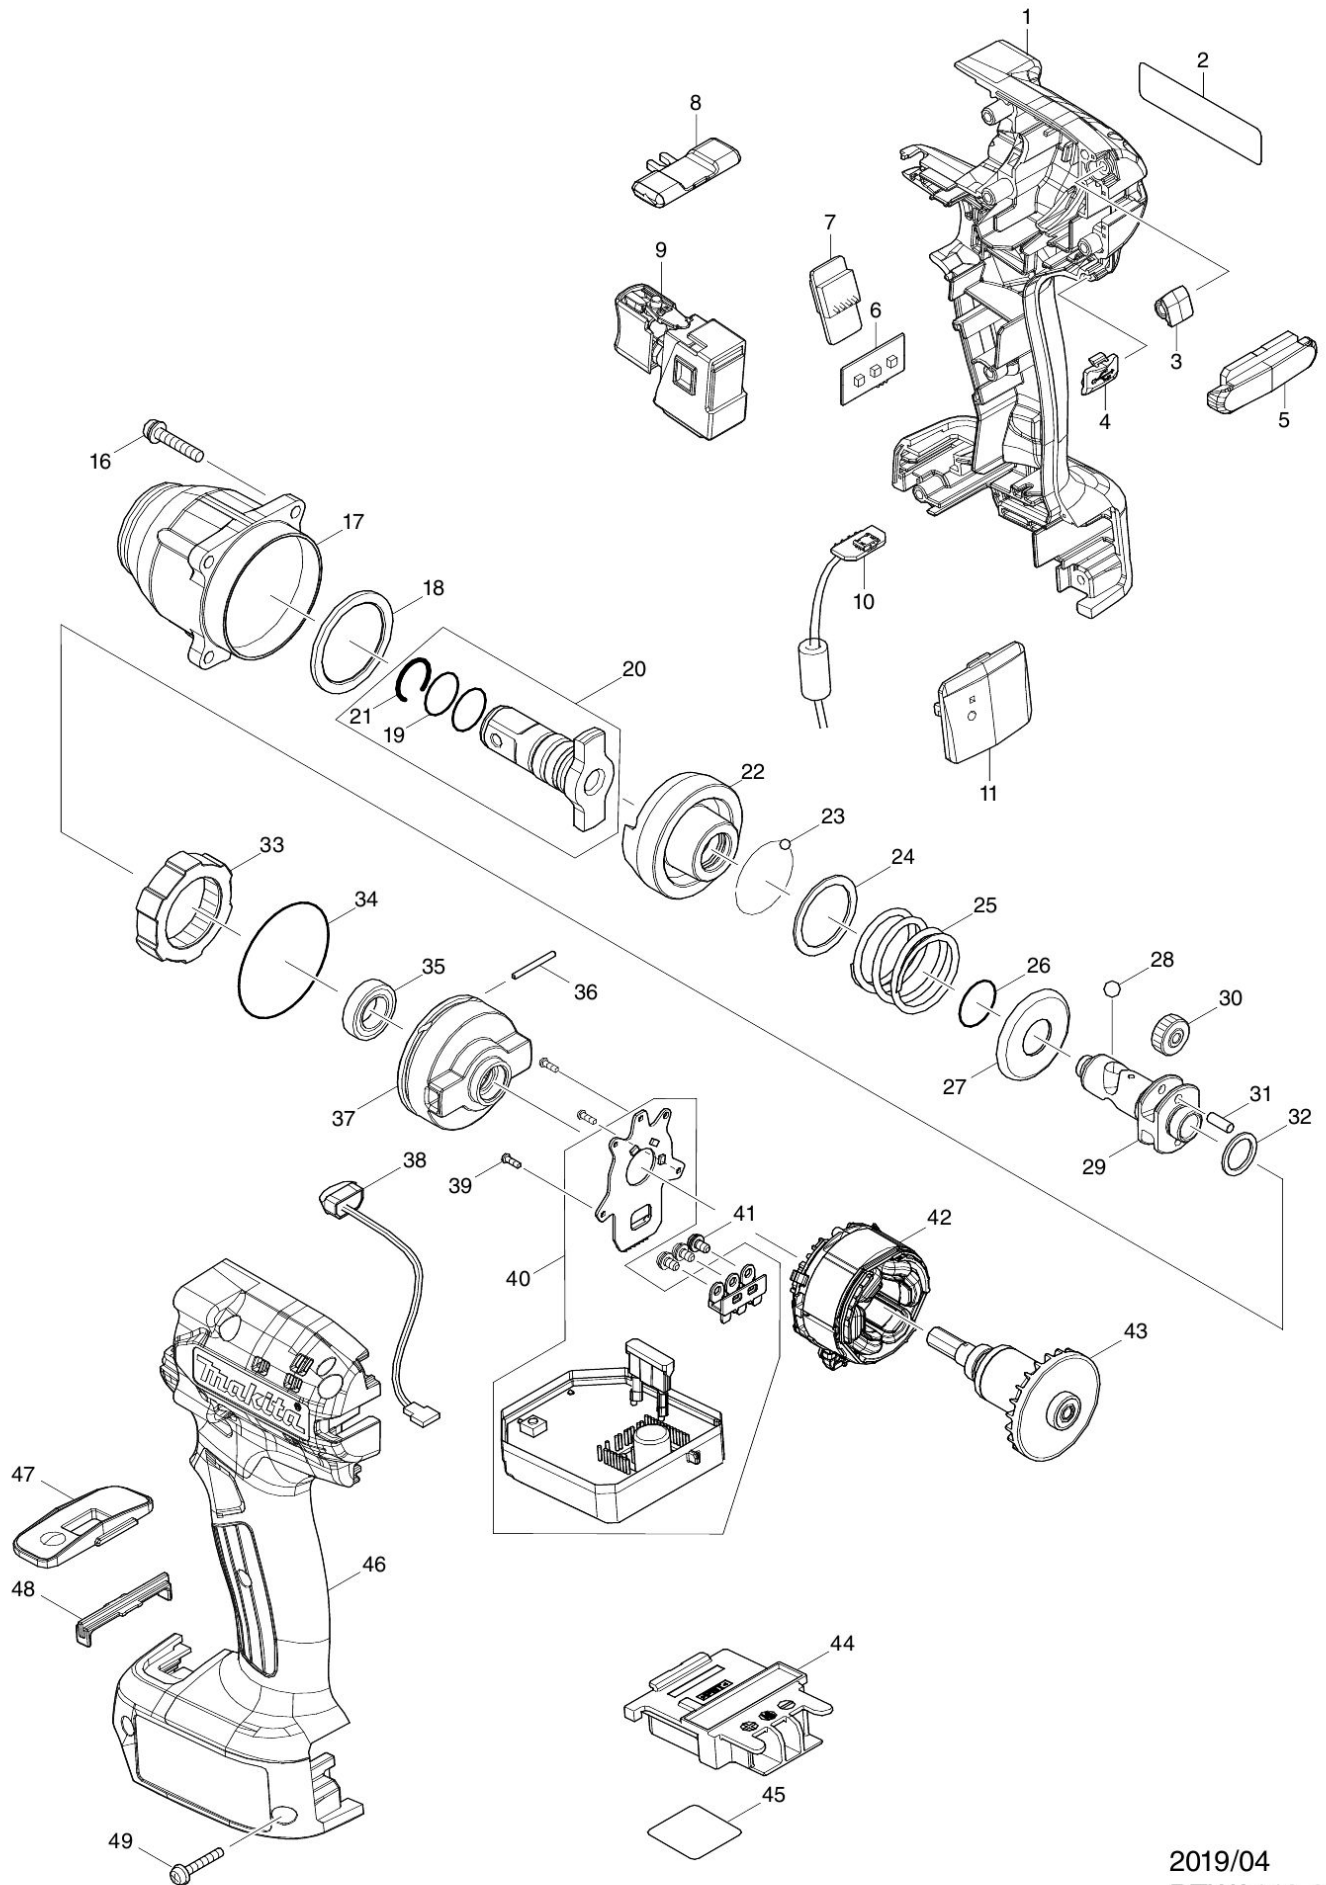

# Partdrawing for DTWA140Z - Slagmoersleutel

2019/04  
DTWA140-02