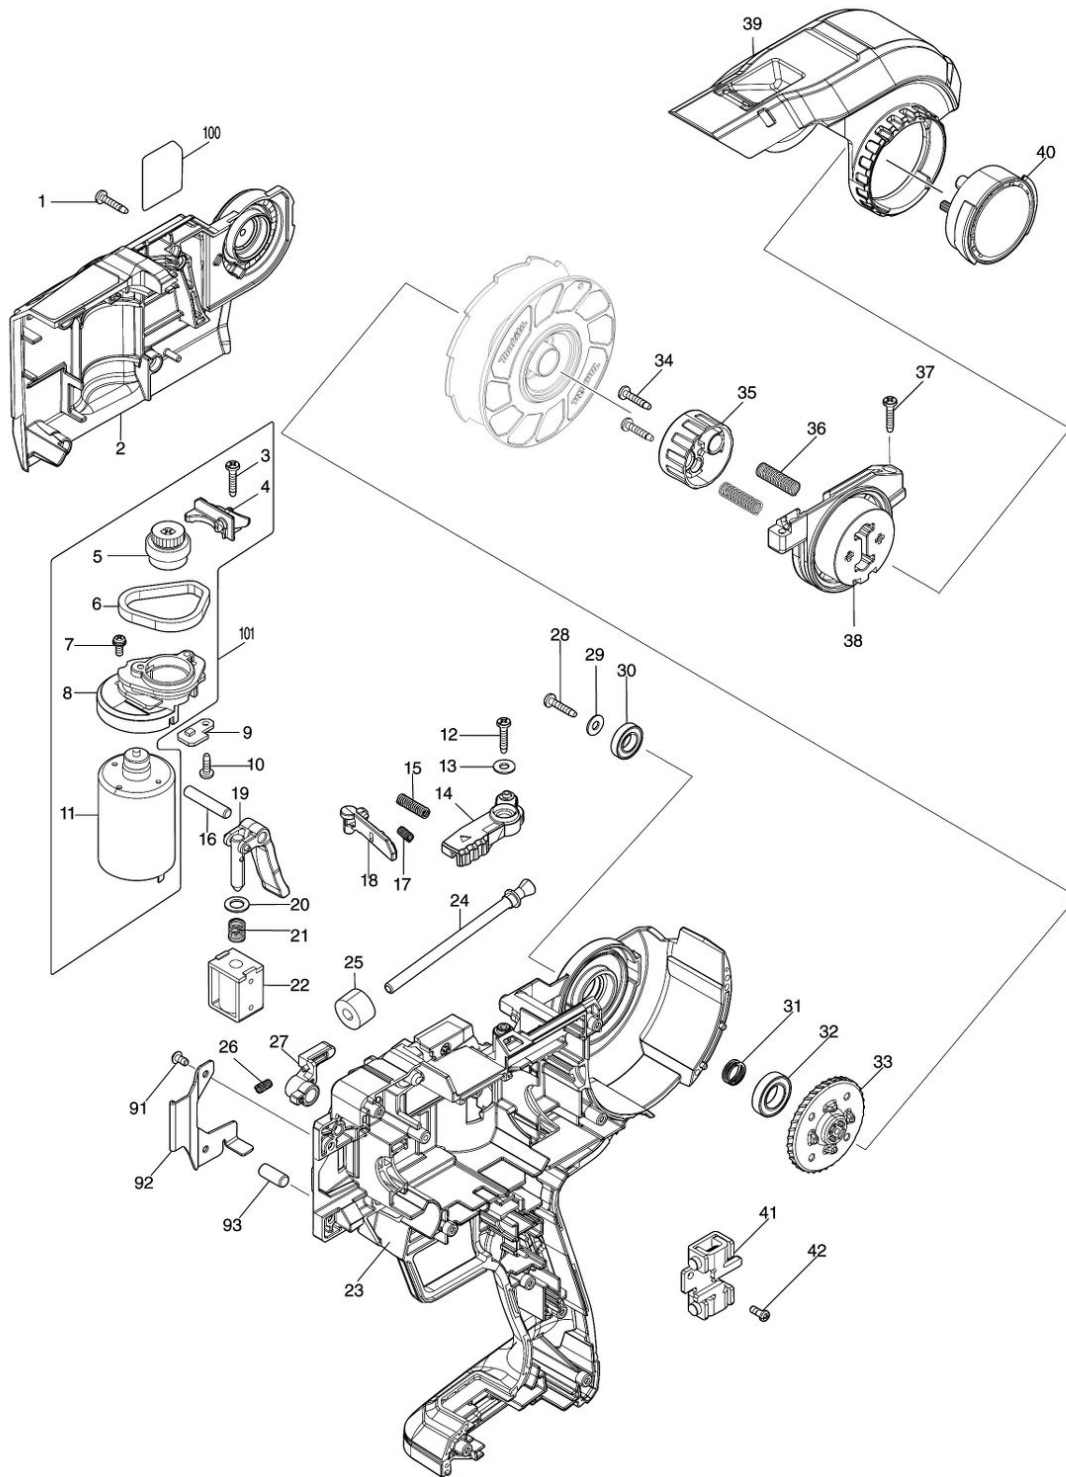

## Model No.DTR181 CORDLESS REBAR TYING TOOL

Model No.DTR181 CORDLESS REBAR TYING TOOL

Model No.DTR181 CORDLESS REBAR TYING TOOL