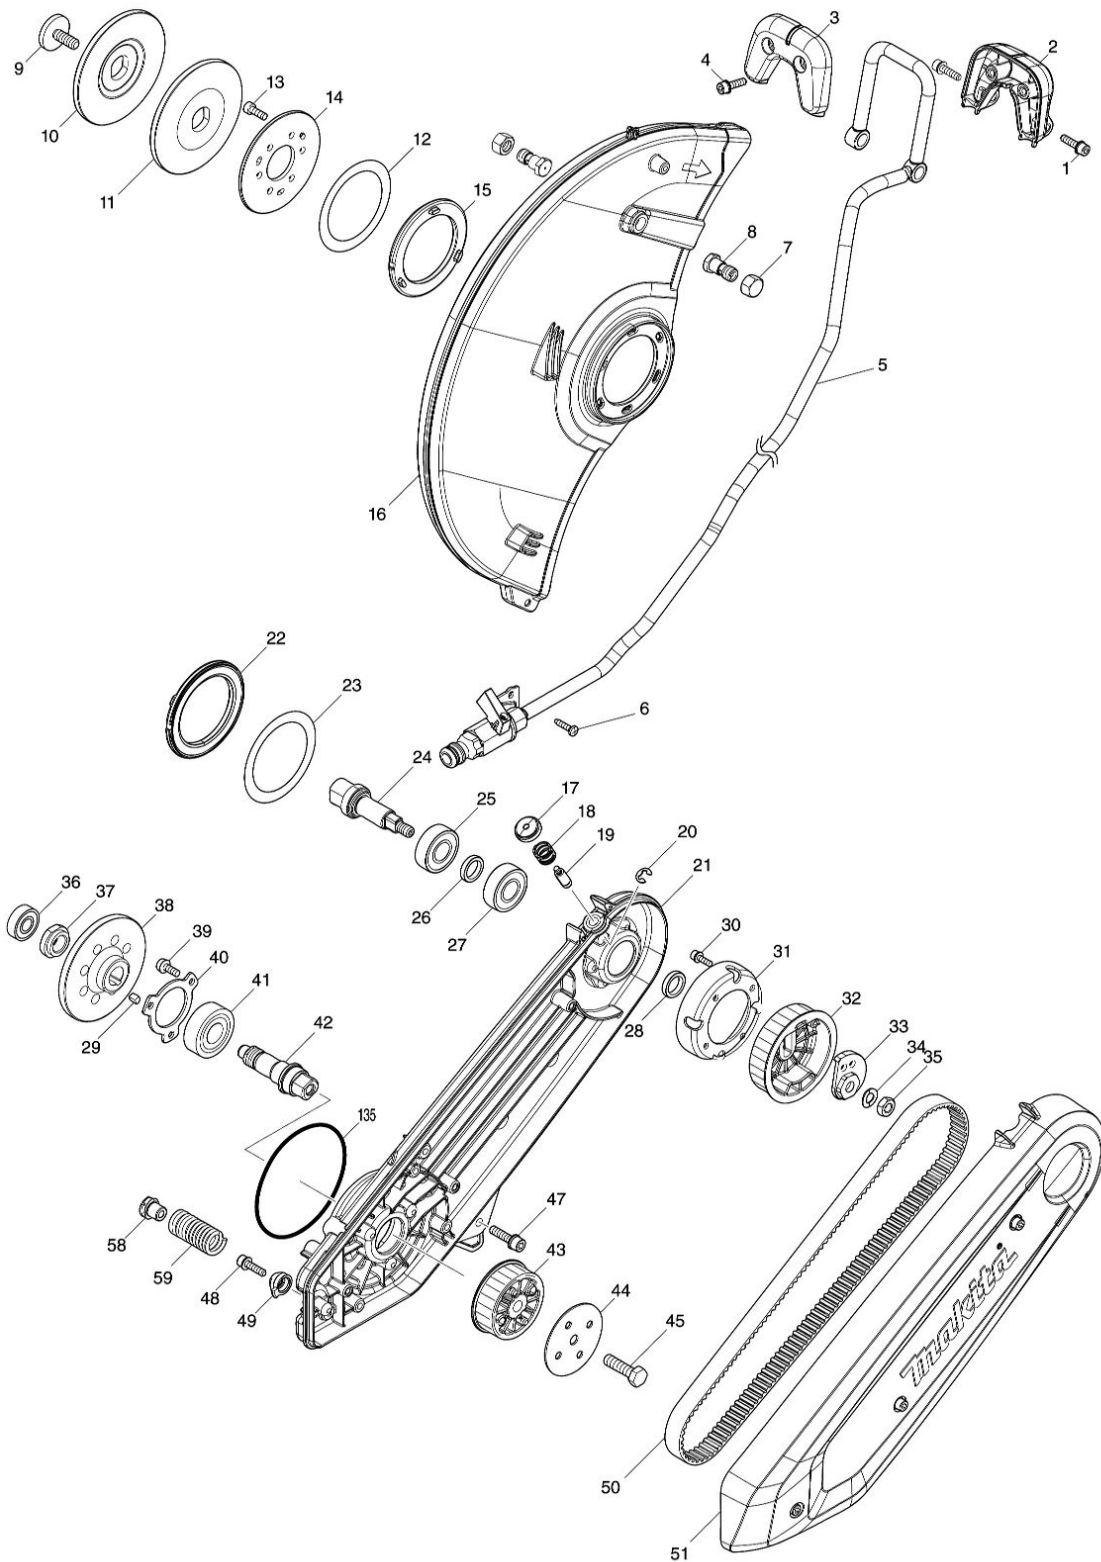

Model No.CE001G 355MM CORDLESS POWER CUTTER

Model No.CE001G 355MM CORDLESS POWER CUTTER

Model No.CE001G 355MM CORDLESS POWER CUTTER