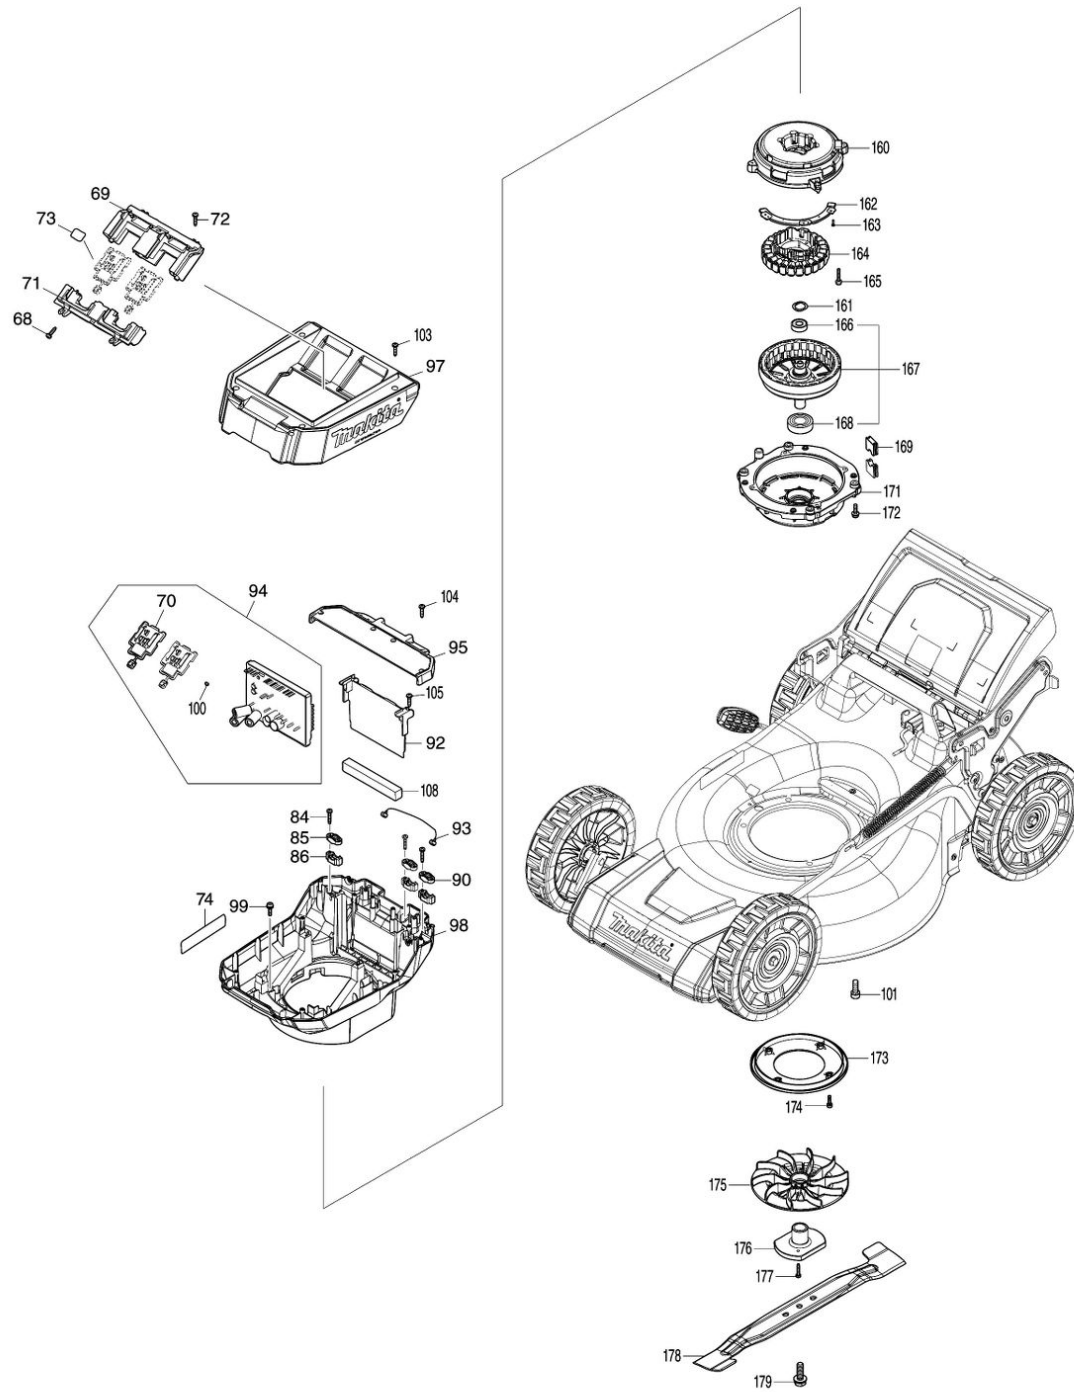

Model No.LM001G 480MM CORDLESS LAWN MOWER

Model No.LM001G 480MM CORDLESS LAWN MOWER

Model No.LM001G 480MM CORDLESS LAWN MOWER

Model No.LM001G 480MM CORDLESS LAWN MOWER