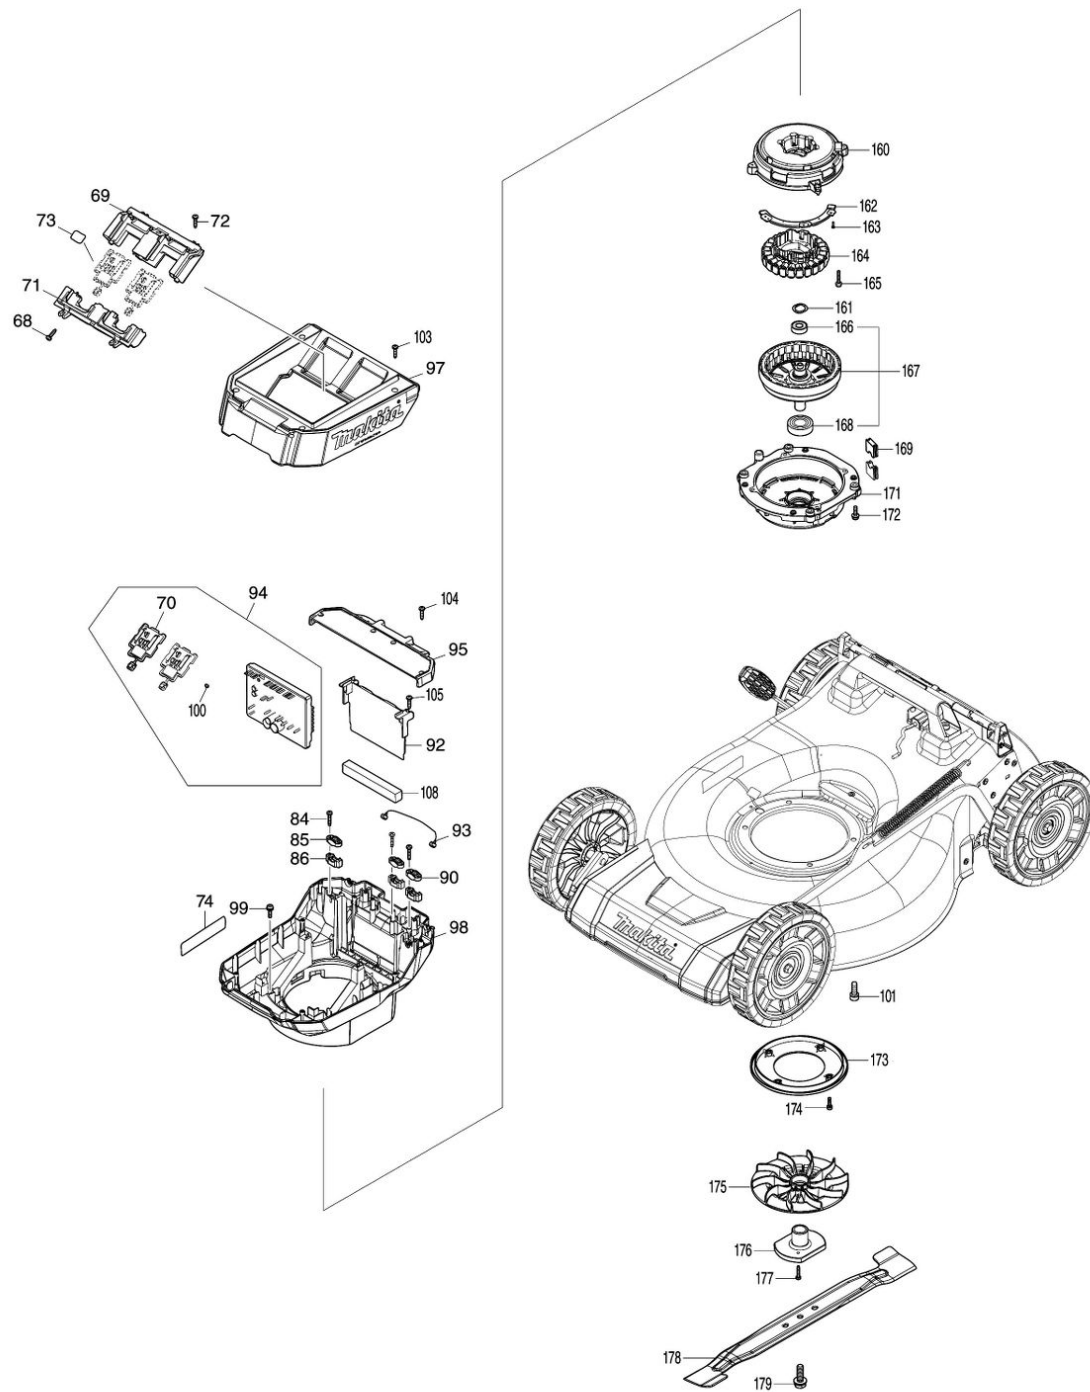

Model No.LM002G 530MM CORDLESS LAWN MOWER

Model No.LM002G 530MM CORDLESS LAWN MOWER

Model No.LM002G 530MM CORDLESS LAWN MOWER

Model No.LM002G 530MM CORDLESS LAWN MOWER