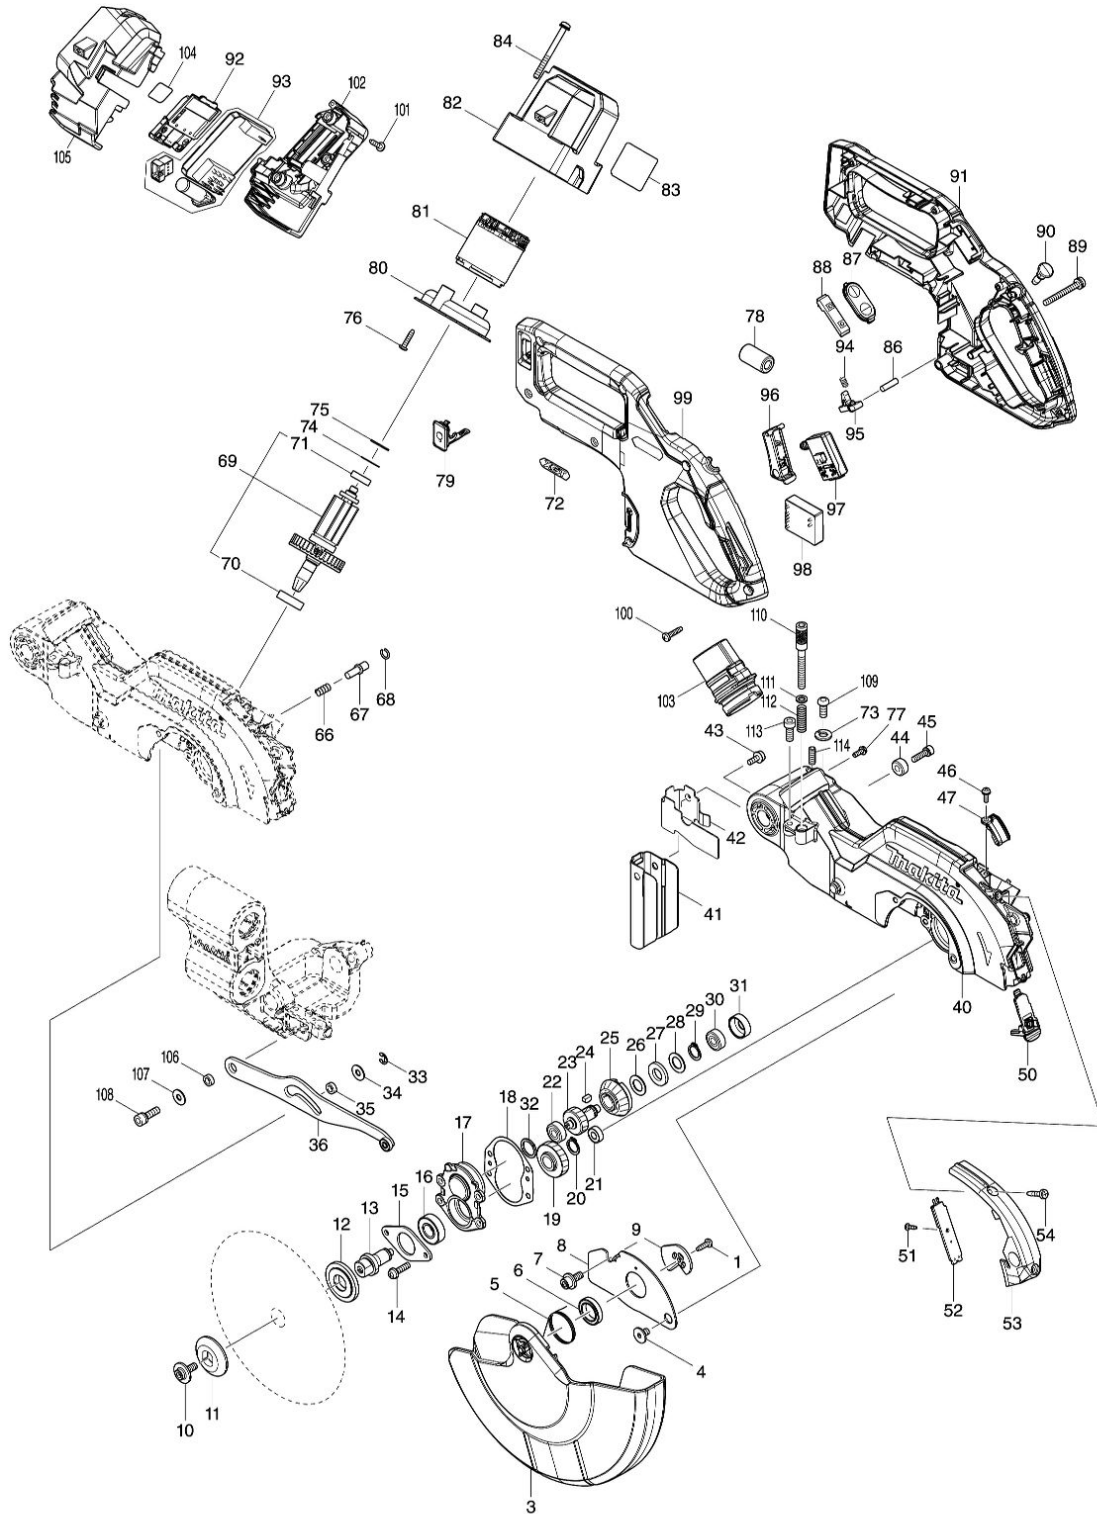

Model No.LS002G 216MM DC SLIDE CPD. MITER SAW

Model No.LS002G 216MM DC SLIDE CPD. MITER SAW