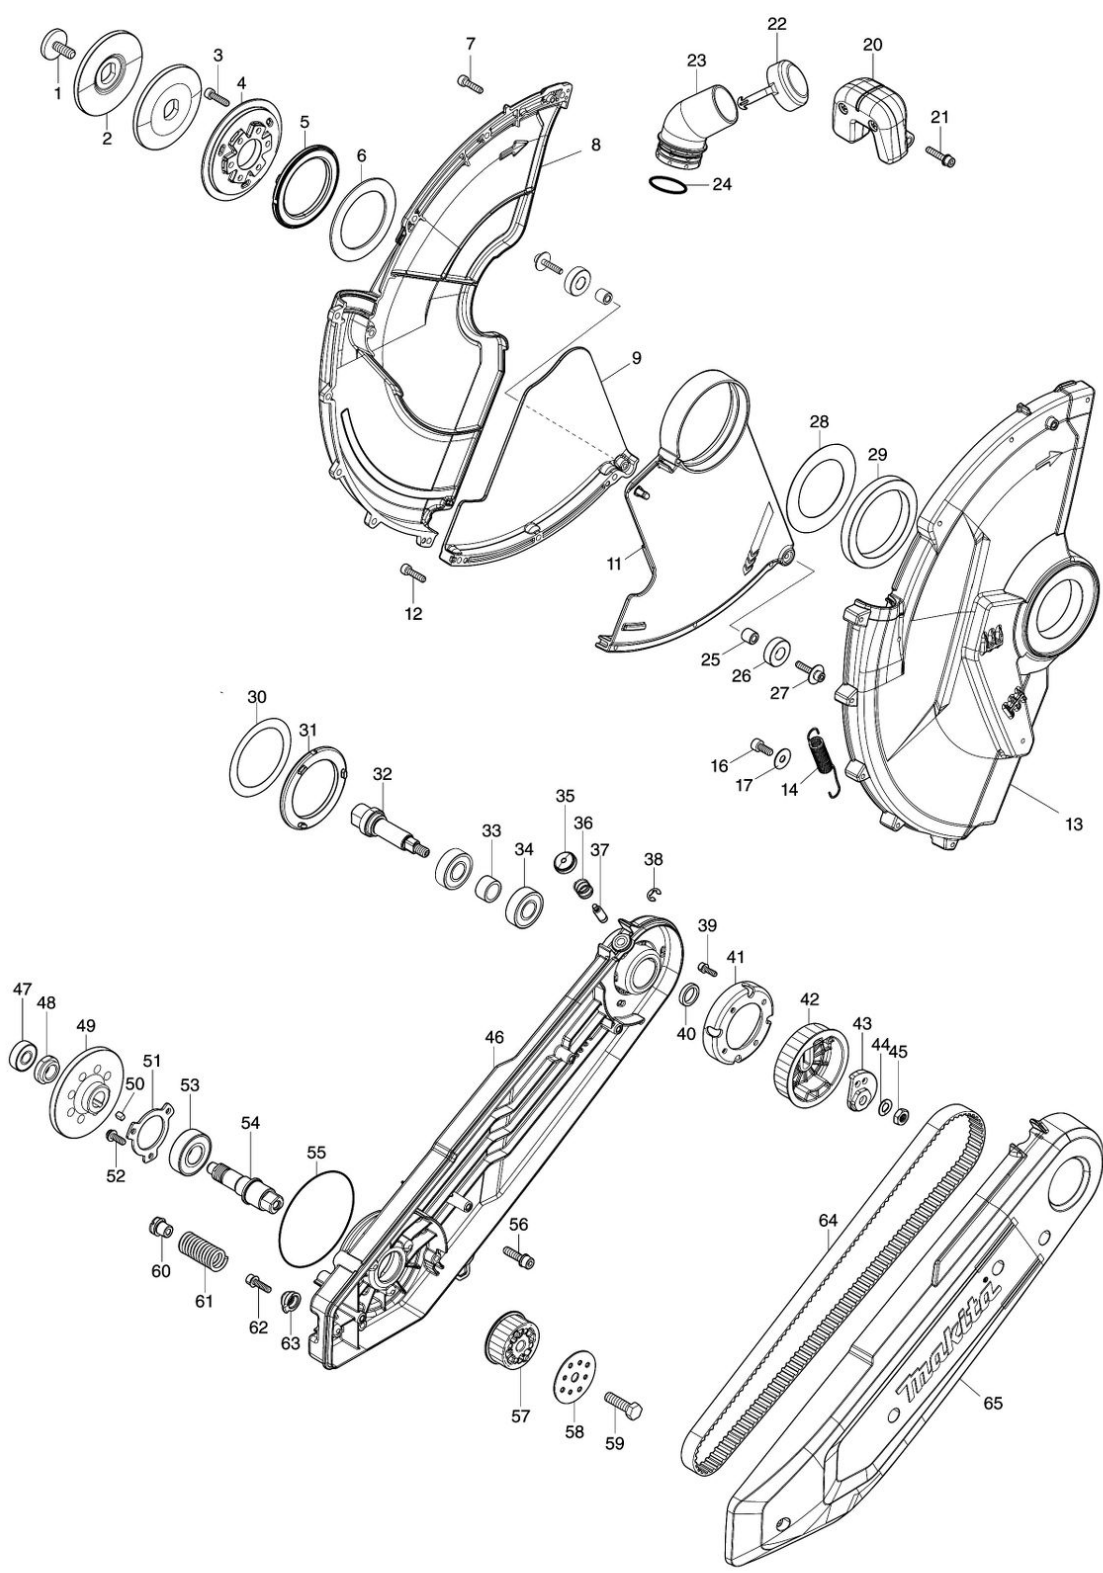

Model No.CE002G 355MM CORDLESS POWER CUTTER

Model No.CE002G 355MM CORDLESS POWER CUTTER

Model No.CE002G 355MM CORDLESS POWER CUTTER