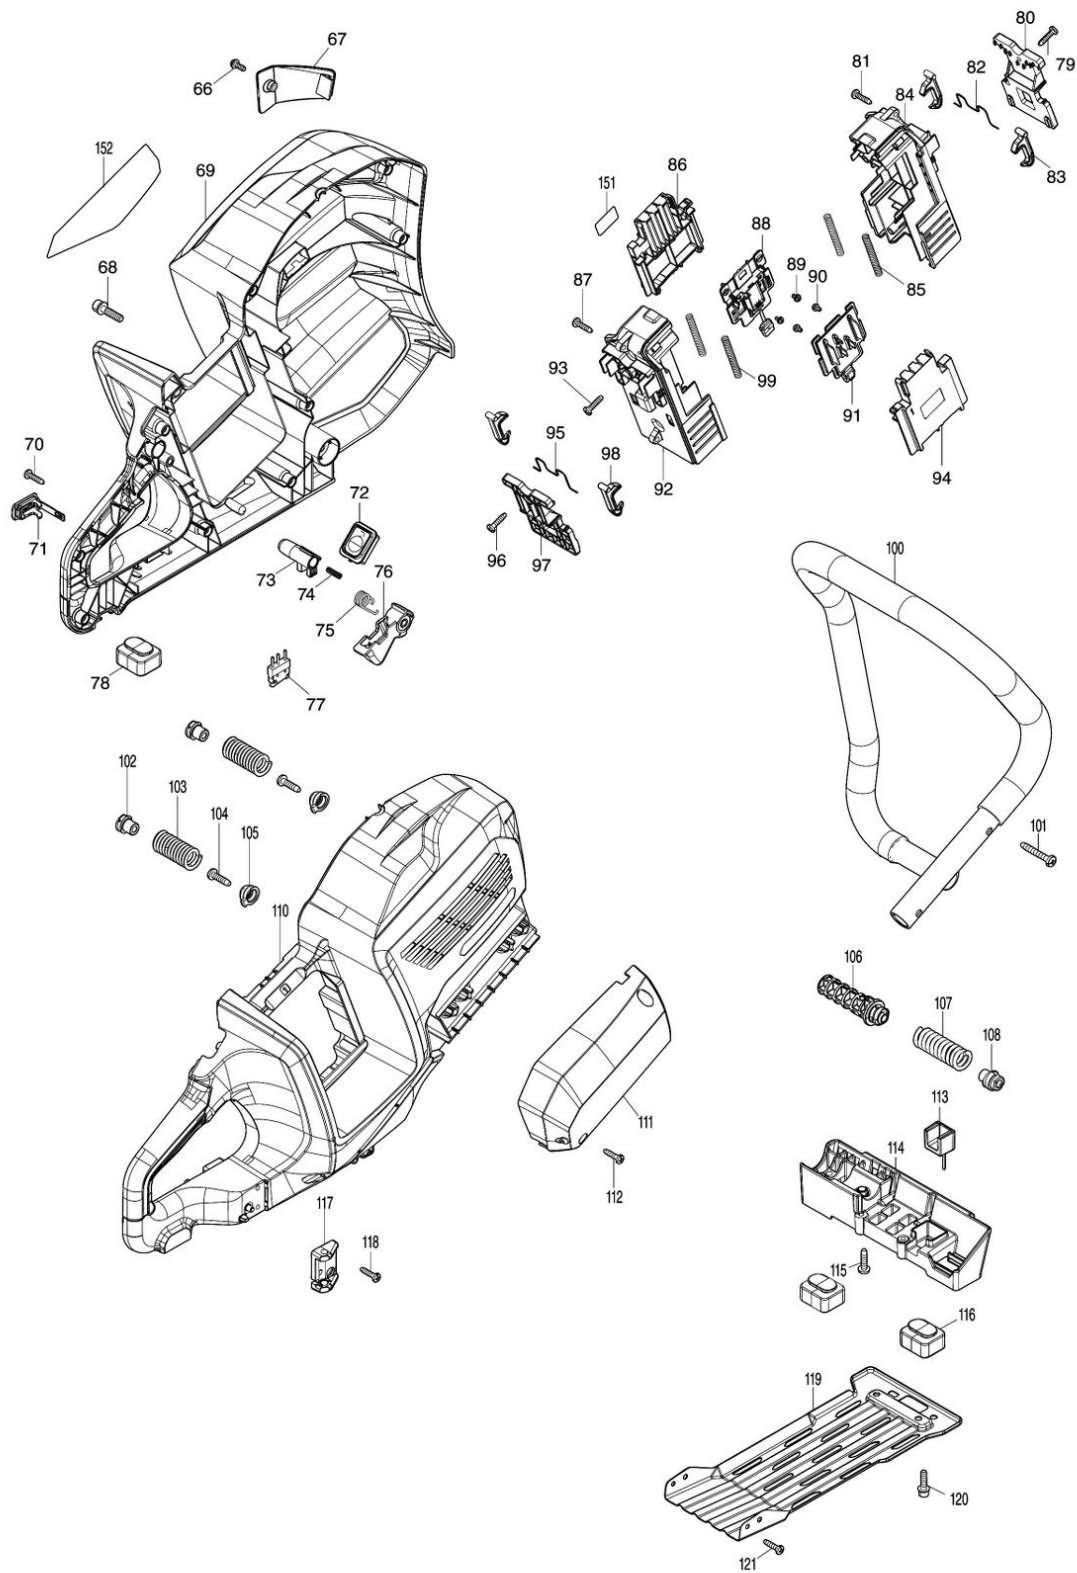

Model No.CE002G 355MM CORDLESS POWER CUTTER

Model No.CE002G 355MM CORDLESS POWER CUTTER

Model No.CE002G 355MM CORDLESS POWER CUTTER