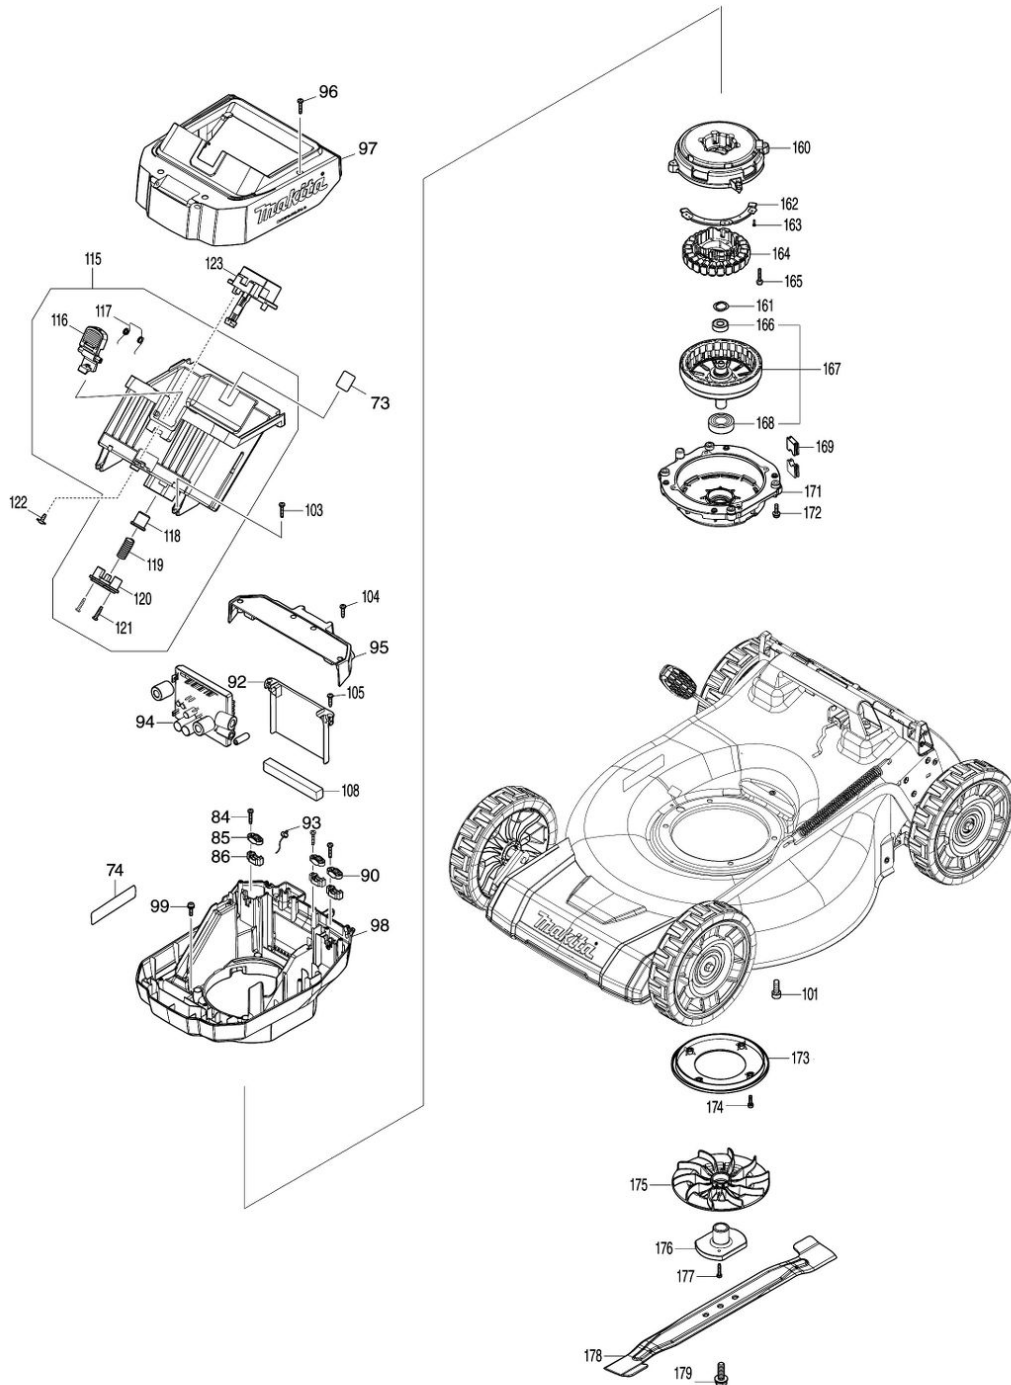

Model No.LM004J 530MM CORDLESS LAWN MOWER

Model No.LM004J 530MM CORDLESS LAWN MOWER

Model No.LM004J 530MM CORDLESS LAWN MOWER

Model No.LM004J 530MM CORDLESS LAWN MOWER