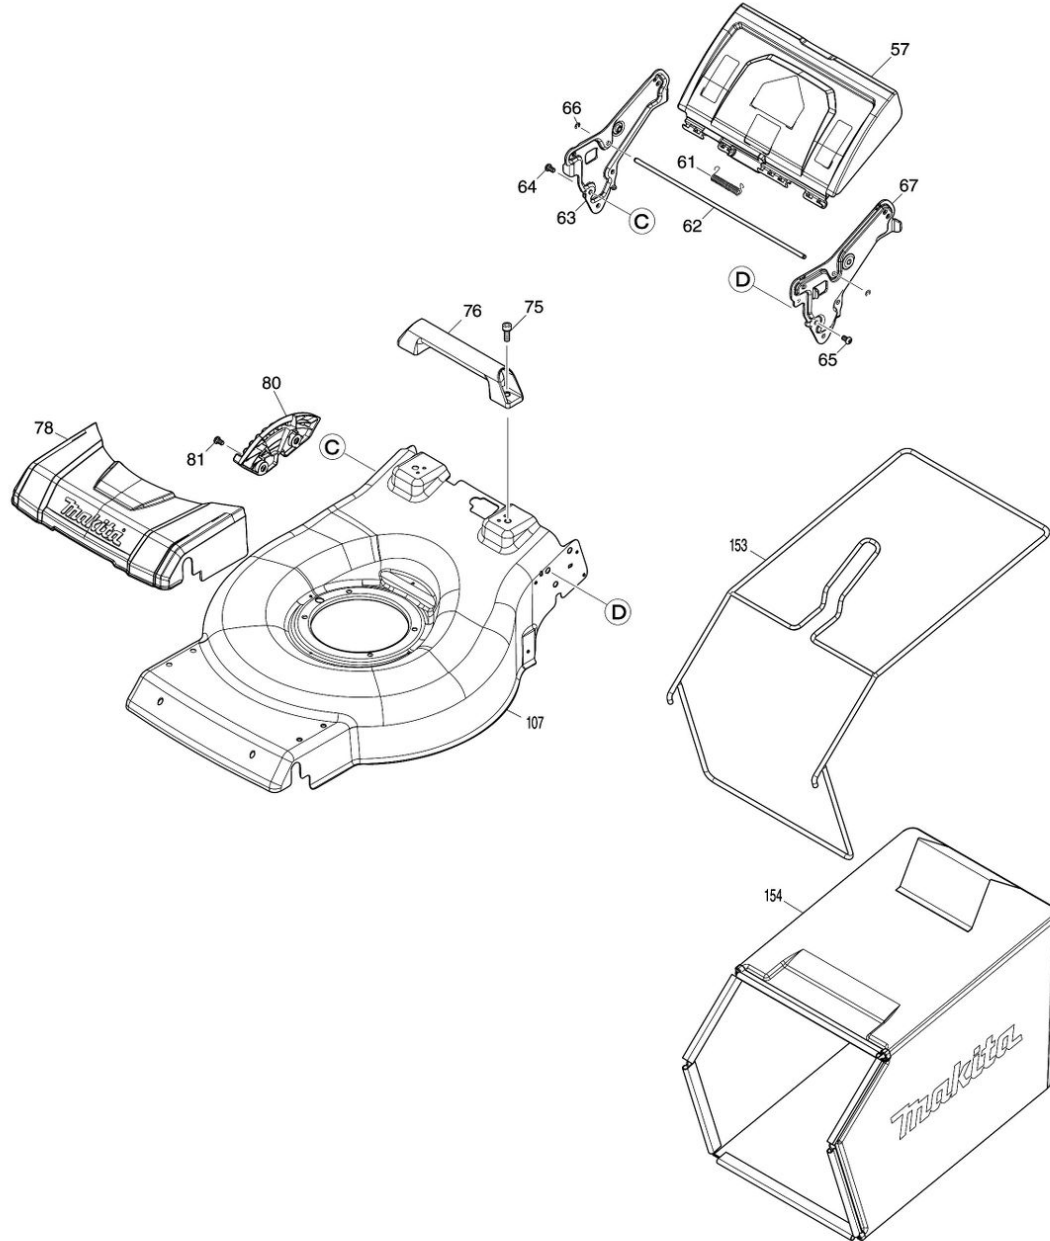

Model No.LM004J 530MM CORDLESS LAWN MOWER

Model No.LM004J 530MM CORDLESS LAWN MOWER

Model No.LM004J 530MM CORDLESS LAWN MOWER

Model No.LM004J 530MM CORDLESS LAWN MOWER