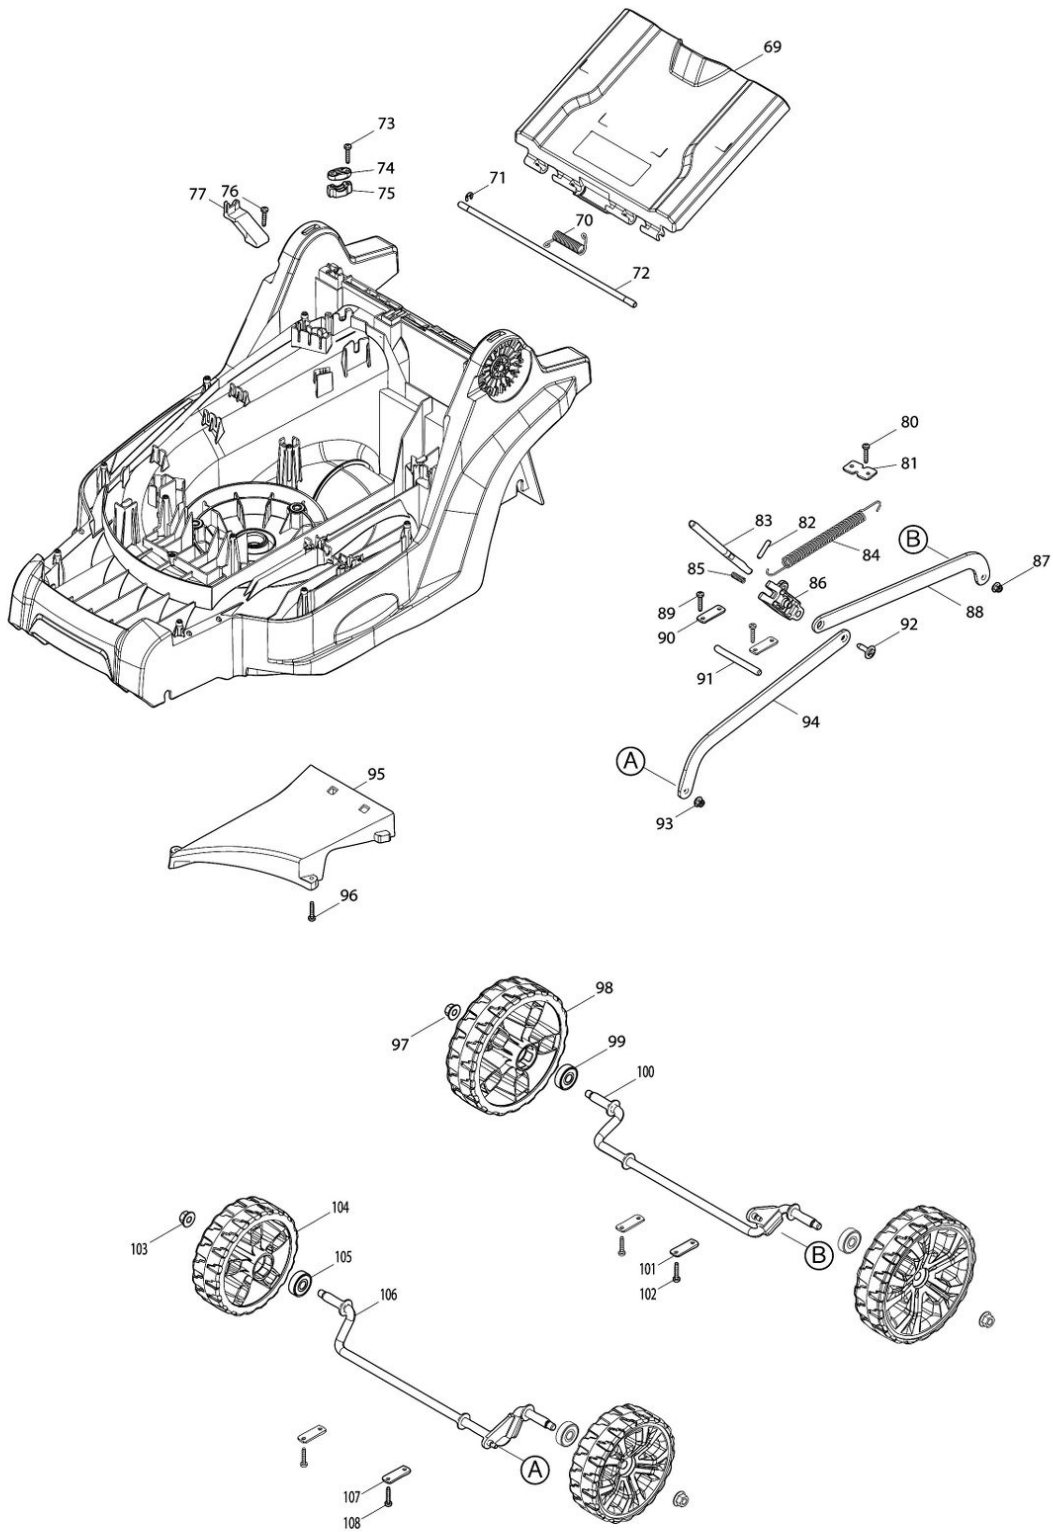

Model No.LM003G 380MM CORDLESS LAWN MOWER

Model No.LM003G 380MM CORDLESS LAWN MOWER

Model No.LM003G 380MM CORDLESS LAWN MOWER

Model No.LM003G 380MM CORDLESS LAWN MOWER